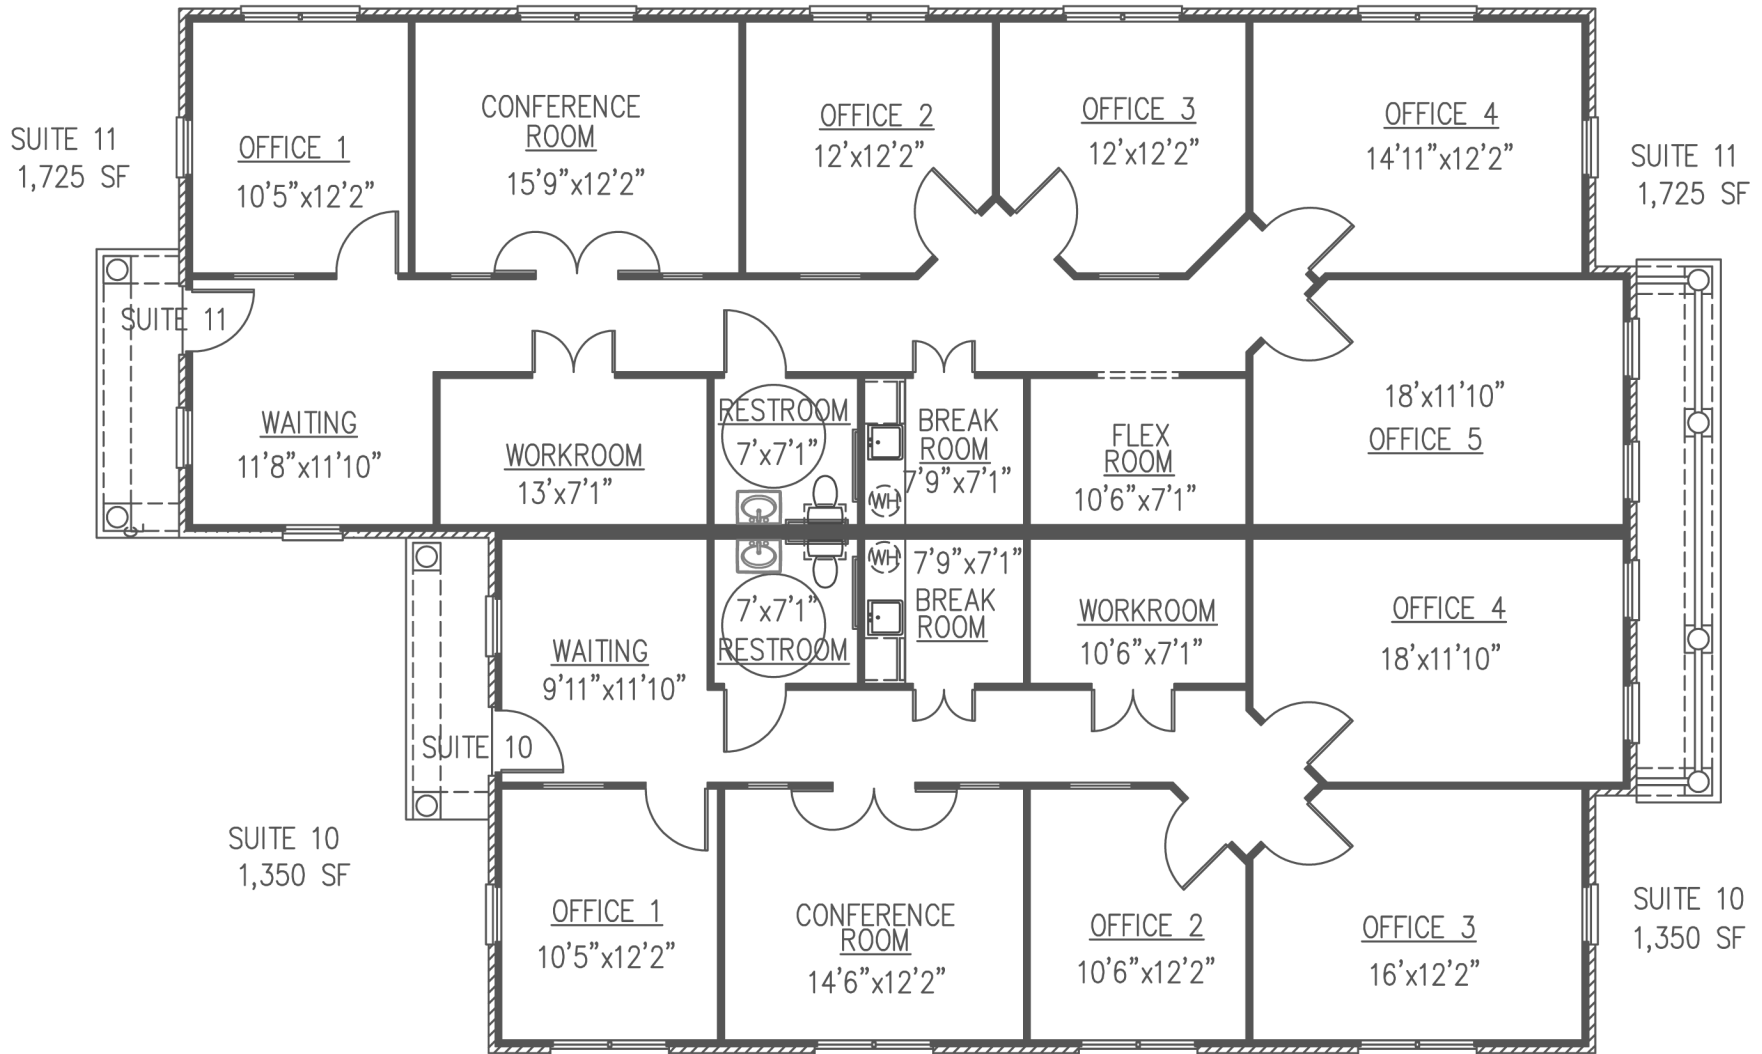

PARKAIRE COMMONS SUITES 10, 11 BUILDING 4 ONE-STORY ELEVATION 3,075 SF

*For More Information Call Tom Posey 404-406-4026*

*These floor plans and the dimension and square footage calculations shown hereon are only approximations. Any Unit Purchaser who is concerned about any representations regarding the floor plans should do his/her own investigation as to the dimensions, measurements and square footage of his/her Unit.*