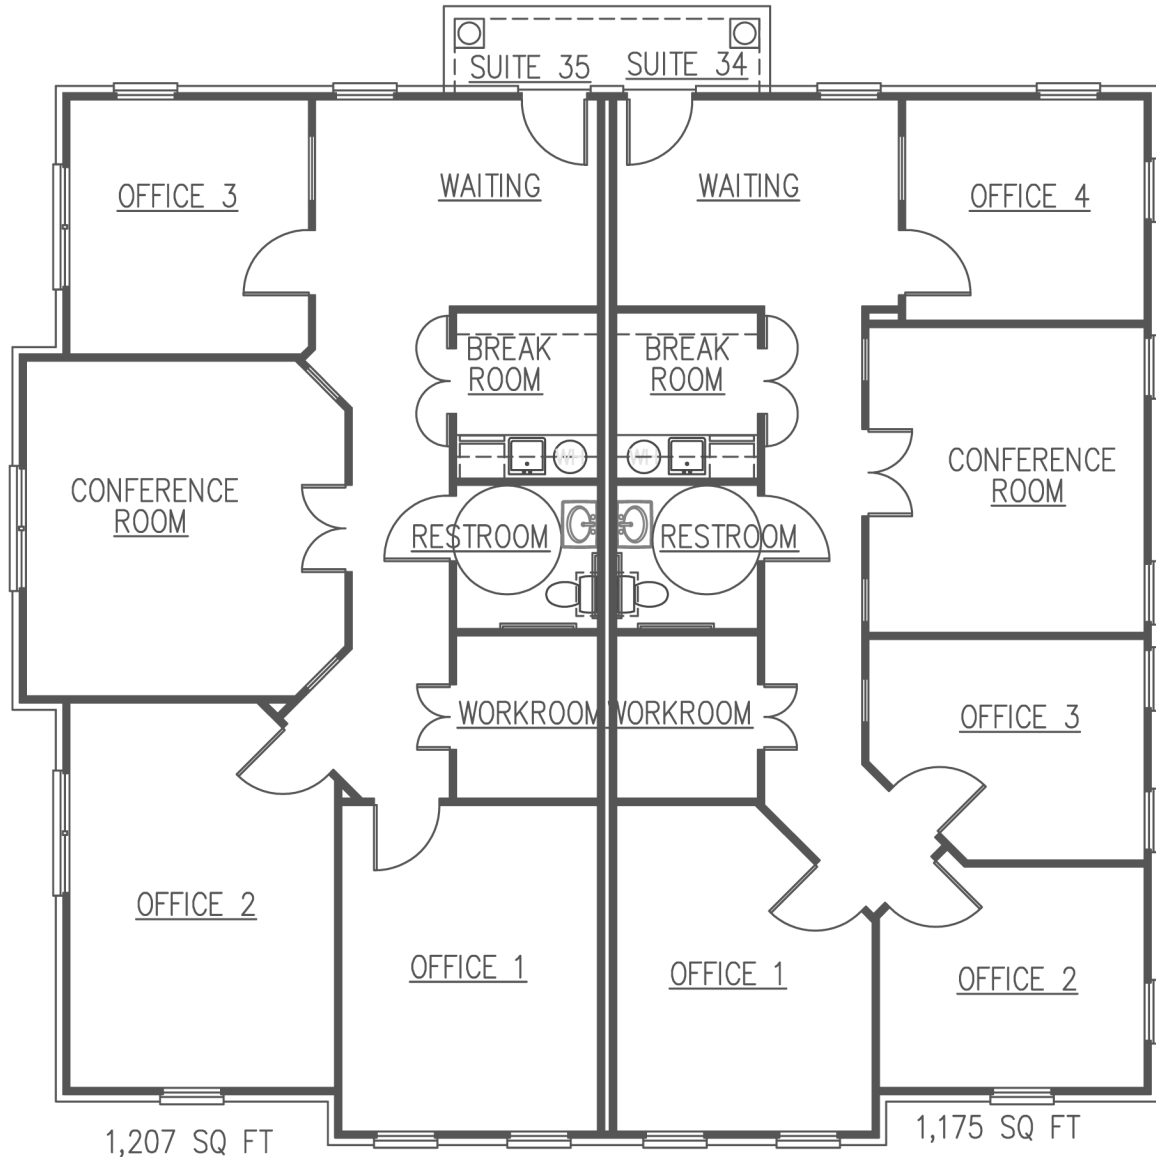

PARKAIRE COMMONS OFFICE SUITES 34 & 35 BUILDING 6
ONE-STORY OFFICE ELEVATION 2,382 SF

For More Information Call Tom Posey 404-406-4026

These floor plans and the dimension and square footage calculations shown hereon are only approximations. Any Unit Purchaser who is concerned about any representations regarding the floor plans should do his/her own investigation as to the dimensions, measurements and square footage of his/her Unit.