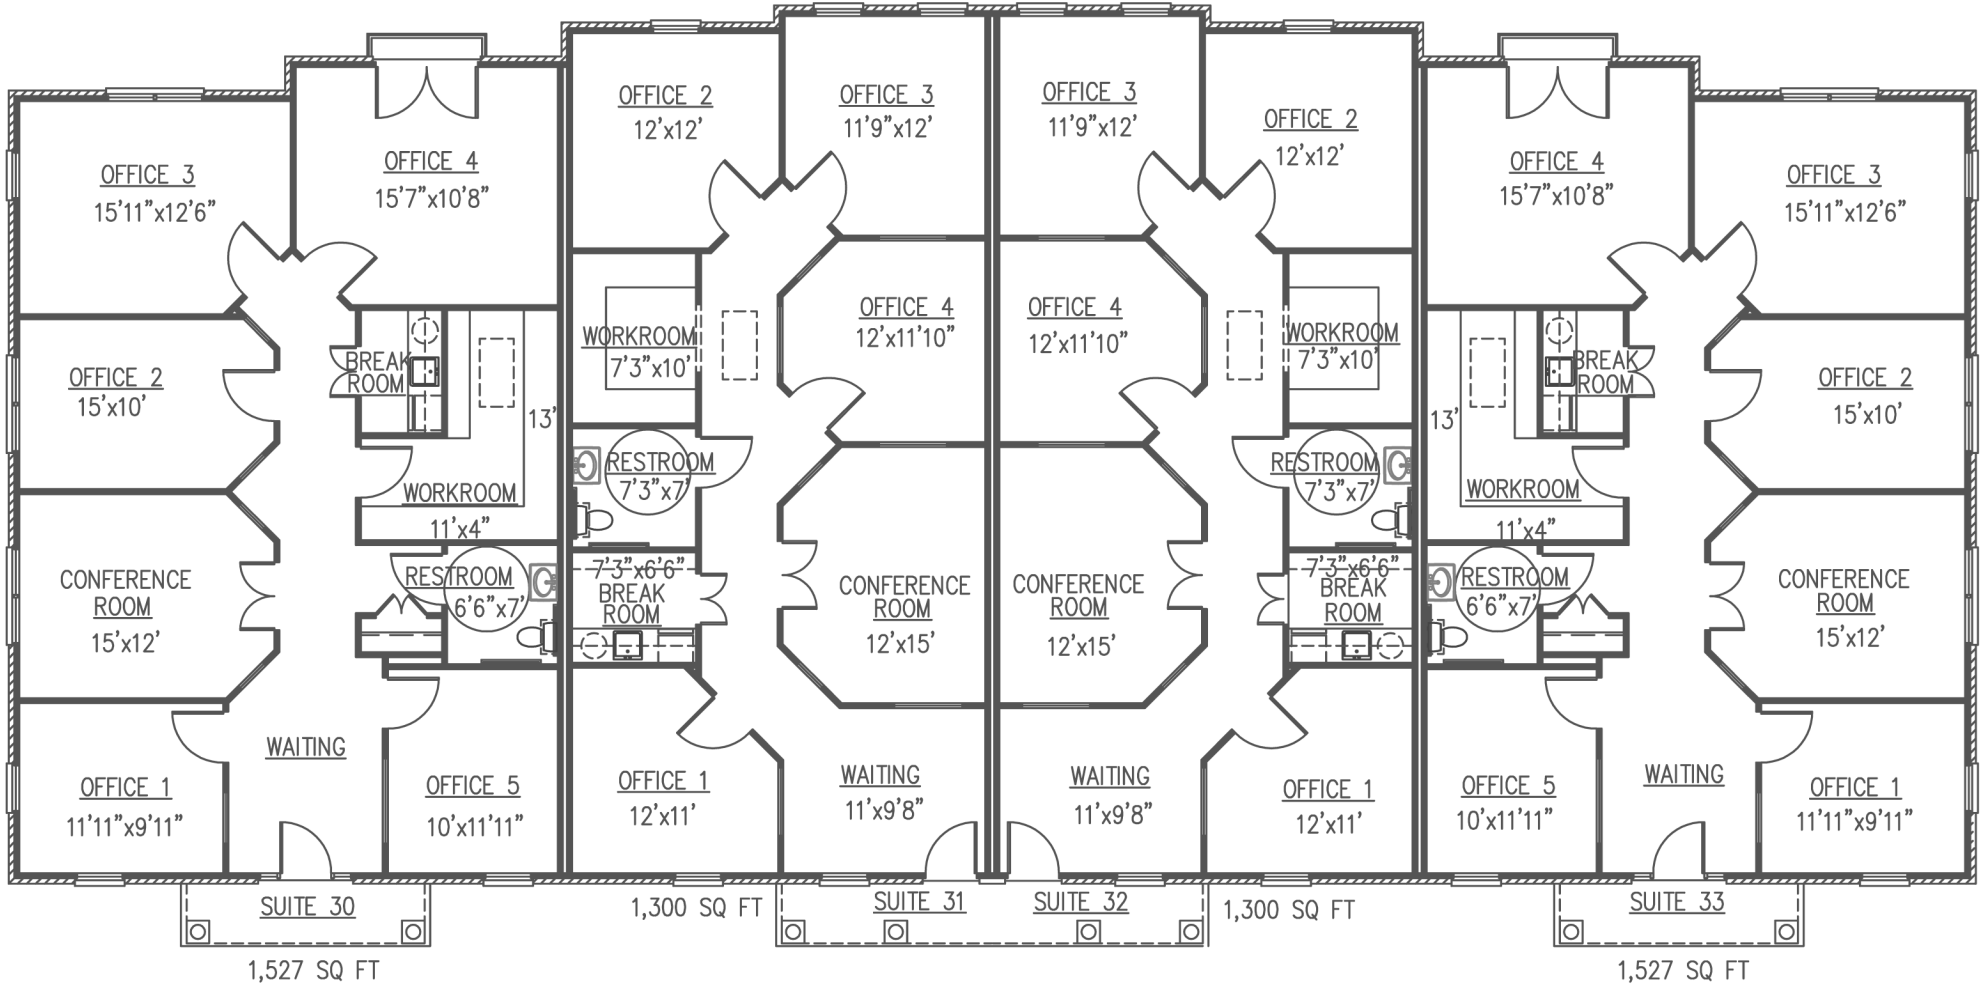

PARKAIRE COMMONS OFFICE SUITES 30, 31, 32, 33 BUILDING 7  
 ONE-STORY OFFICE ELEVATION 5654 SF

*For More Information Call Tom Posey 404-406-4026*

*These floor plans and the dimension and square footage calculations shown hereon are only approximations. Any Unit Purchaser who is concerned about any representations regarding the floor plans should do his/her own investigation as to the dimensions, measurements and square footage of his/her Unit.*