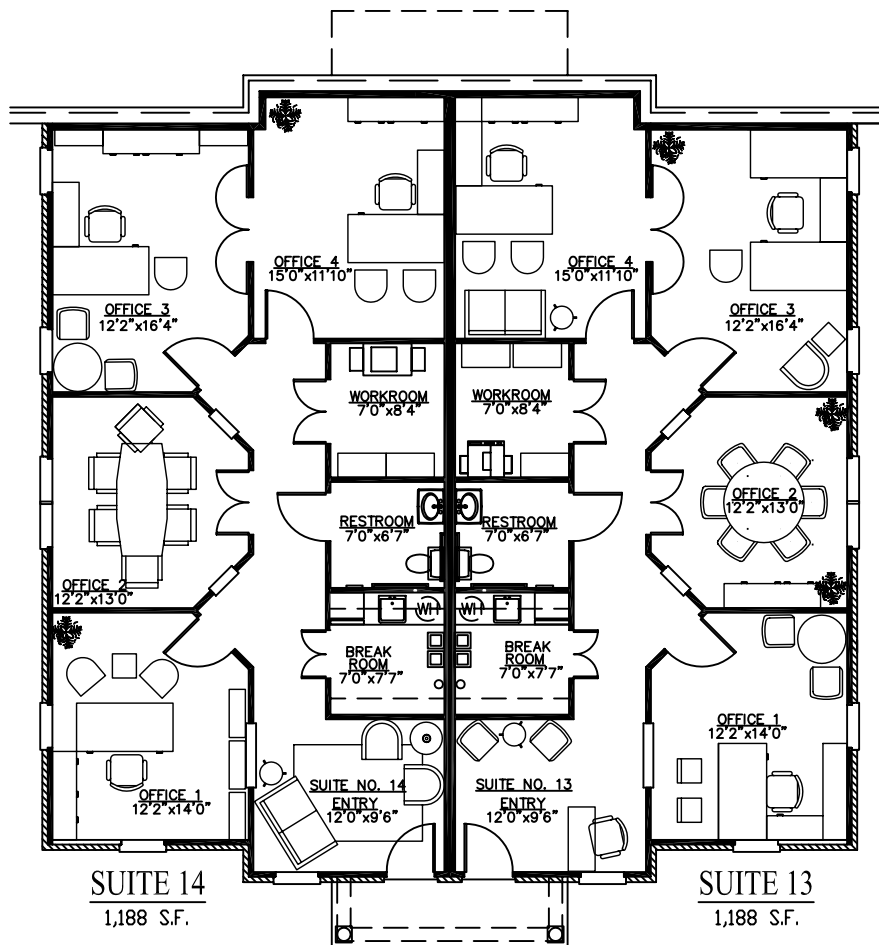

North Point Park

5755 North Point Parkway

Alpharetta, GA 30022

SUITES 14, 13 BUILDING 2
TWO-STORY ELEVATION 2,376 SF

For More Information Call Tom Posey 404-406-4026

These floor plans and the dimension and square footage calculations shown hereon are only approximations. Any Unit Purchaser who is concerned about any representations regarding the floor plans should do his/her own investigations as to the dimensions, measurements and square footage of his/her Unit. This floor plan depicts suggested furniture layout, furniture is not included.