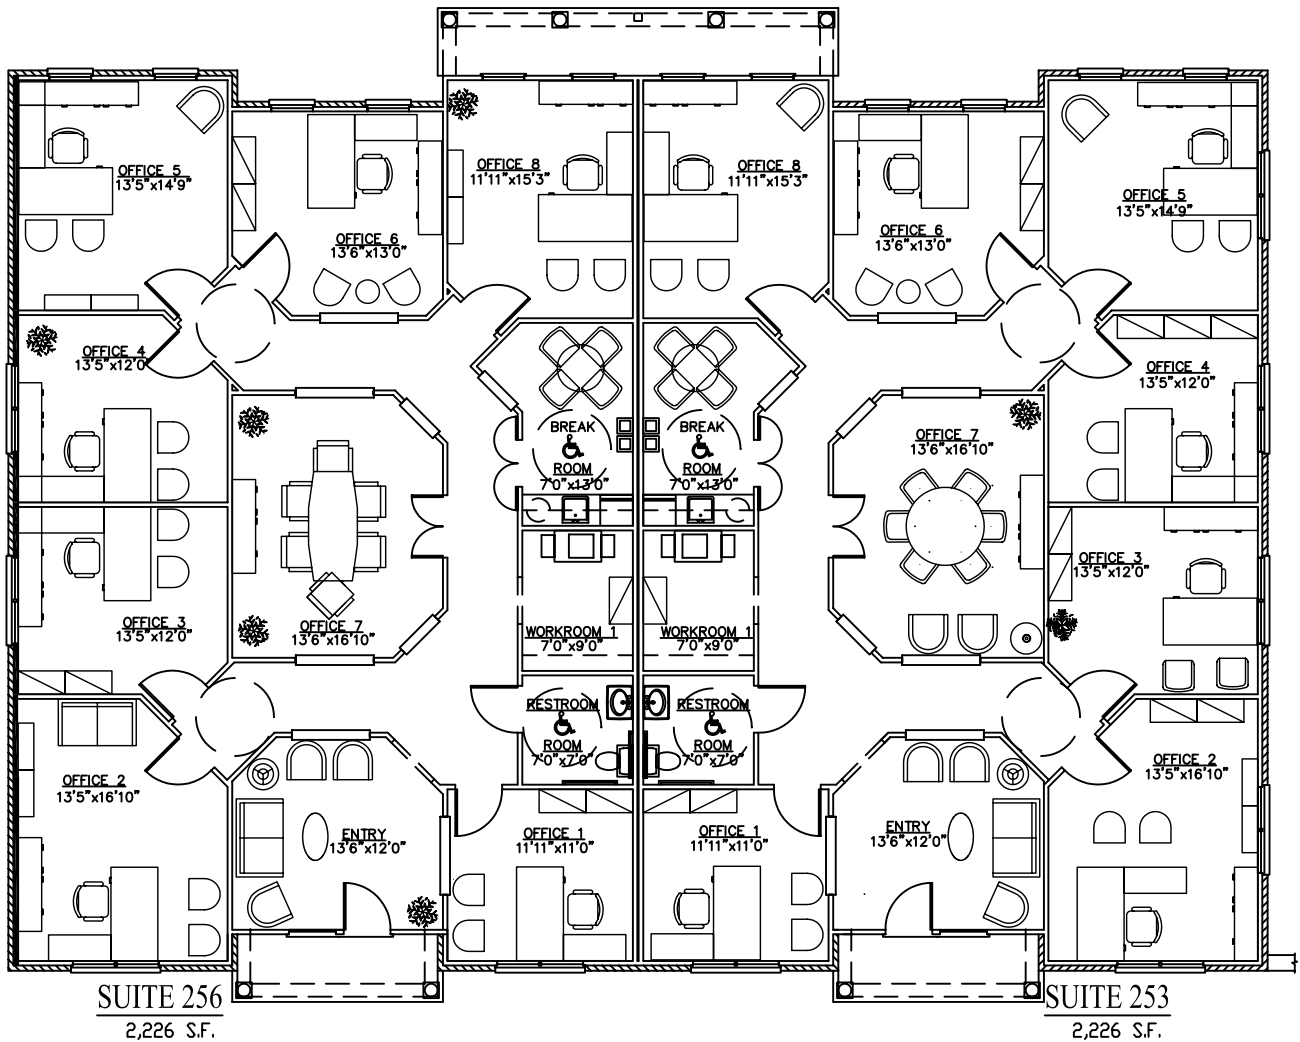

North Point Park

5755 North Point Parkway

Alpharetta, GA 30022

SUITES 256 BUILDING 35
ONE-STORY ELEVATION

SUITES 253 BUILDING 35
ONE-STORY ELEVATION

For More Information Call Tom Posey 404-406-4026

These floor plans and the dimension and square footage calculations shown herein are only approximations. Any Unit Purchaser who is concerned about any representations regarding the floor plans should do his/her own investigations as to the dimensions, measurements and square footage of his/her Unit. This floor plan depicts suggested furniture layout, furniture is not included.