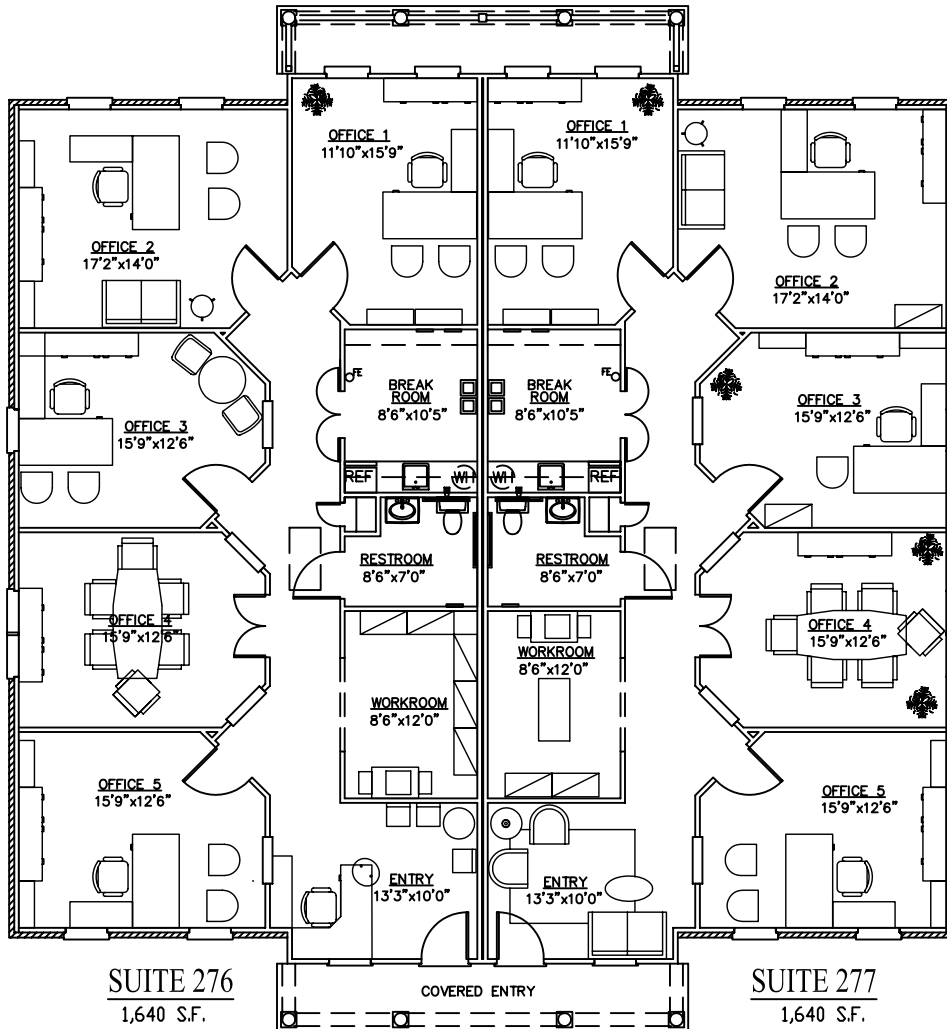

North Point Park

5755 North Point Parkway

Alpharetta, GA 30022

SUITES 276,277 BUILDING 47
ONE-STORY ELEVATION 3,280 SF

SUITE 276
1,640 S.F.

SUITE 277
1,640 S.F.

For More Information Call Tom Posey 404-406-4026

These floor plans and the dimension and square footage calculations shown hereon are only approximations. Any Unit Purchaser who is concerned about any representations regarding the floor plans should do his/her own investigations as to the dimensions, measurements and square footage of his/her Unit. This floor plan depicts suggested furniture layout, furniture is not included.