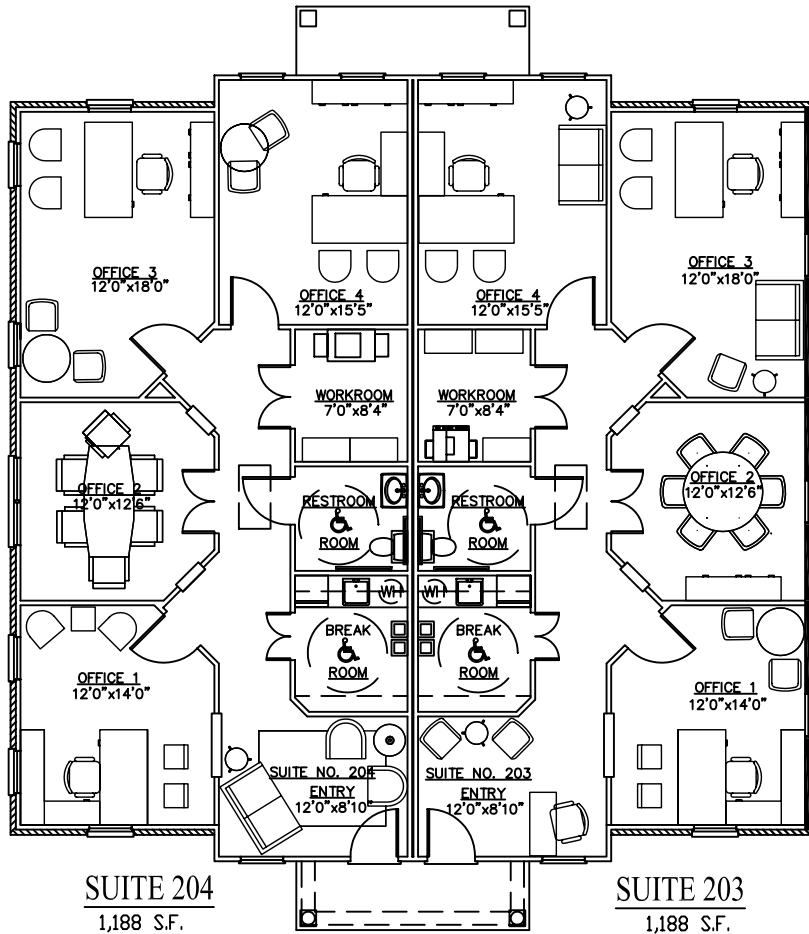

# North Point Park

5755 North Point Parkway

Alpharetta, GA 30022

SUITES 204, 203 BUILDING 28  
TWO-STORY ELEVATION 2,376 SF

*For More Information Call Tom Posey 404-406-4026*

These floor plans and the dimension and square footage calculations shown hereon are only approximations. Any Unit Purchaser who is concerned about any representations regarding the floor plans should do his/her own investigations as to the dimensions, measurements and square footage of his/her Unit. This floor plan depicts suggested furniture layout, furniture is not included.