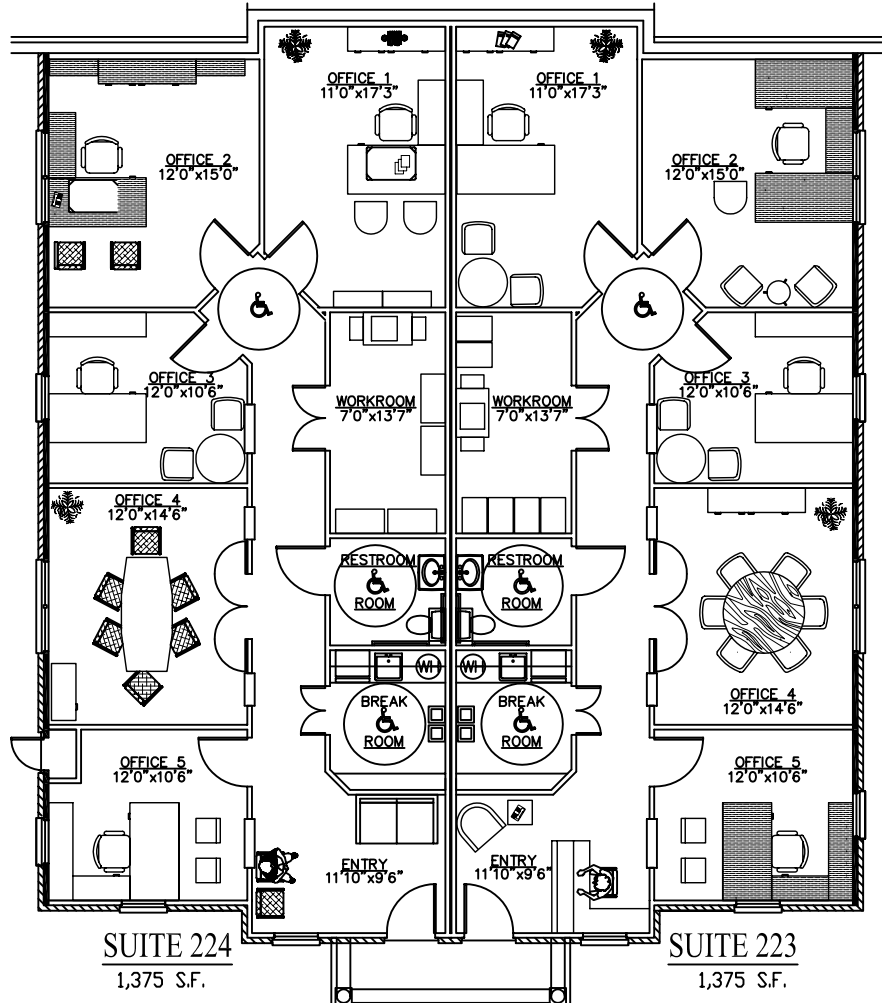

North Point Park

5755 North Point Parkway

Alpharetta, GA 30022

SUITES 224,223 BUILDING 33
TWO-STORY ELEVATION 2,750 SF

For More Information Call Tom Posey 404-406-4026

These floor plans and the dimension and square footage calculations shown hereon are only approximations. Any Unit Purchaser who is concerned about any representations regarding the floor plans should do his/her own investigations as to the dimensions, measurements and square footage of his/her Unit. This floor plan depicts suggested furniture layout, furniture is not included.