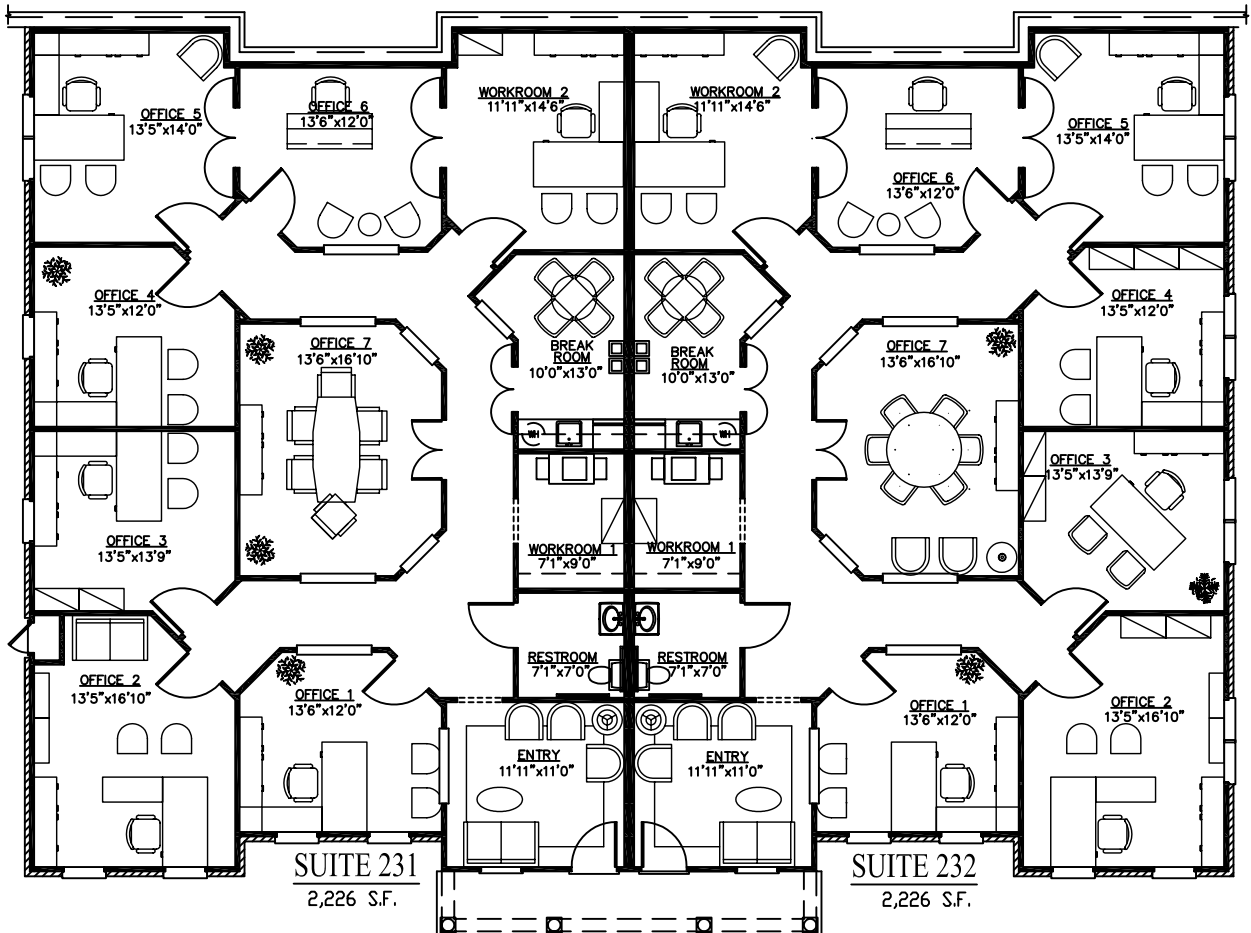

North Point Park

5755 North Point Parkway

Alpharetta, GA 30022

SUITES 231,232 BUILDING 35
TWO-STORY ELEVATION 4,432 SF

For More Information Call Tom Posey 404-406-4026

These floor plans and the dimension and square footage calculations shown hereon are only approximations. Any Unit Purchaser who is concerned about any representations regarding the floor plans should do his/her own investigations as to the dimensions, measurements and square footage of his/her Unit. This floor plan depicts suggested furniture layout, furniture is not included.