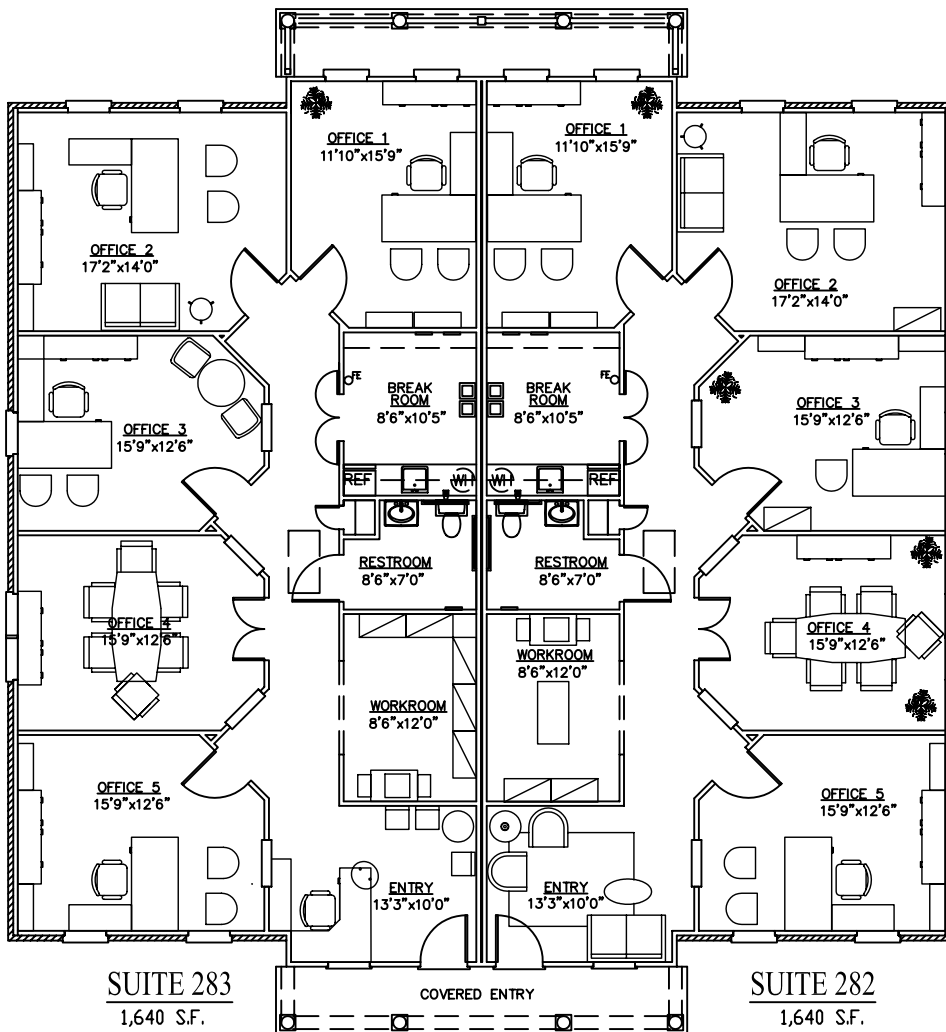

# North Point Park

5755 North Point Parkway

Alpharetta, GA 30022

SUITES 283, 282 BUILDING 44  
ONE-STORY ELEVATION 3,280 SF

SUITE 283  
1,640 S.F.

SUITE 282  
1,640 S.F.

*For More Information Call Tom Posey 404-406-4026*

These floor plans and the dimension and square footage calculations shown hereon are only approximations. Any Unit Purchaser who is concerned about any representations regarding the floor plans should do his/her own investigations as to the dimensions, measurements and square footage of his/her Unit. This floor plan depicts suggested furniture layout, furniture is not included.