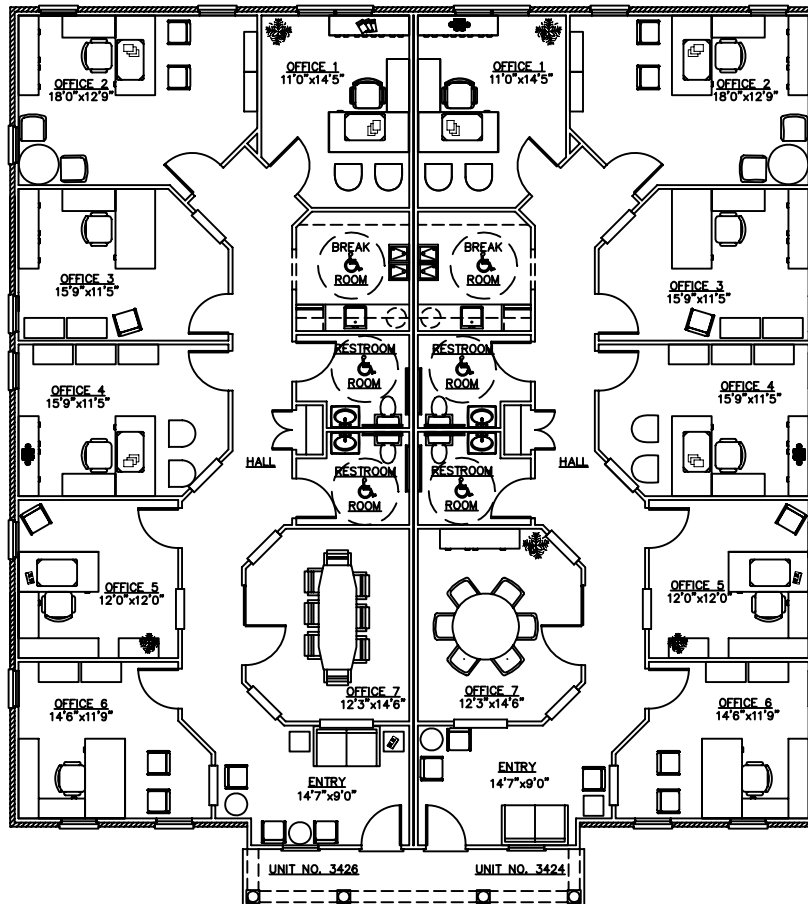

TOWN CENTER

LOCUST GROVE, GEORGIA 30248

UNITS 3426, 3424 BUILDING 10
ONE-STORY ELEVATION 3,802 SF

UNIT 3426
1,901 S.F.

UNIT 3424
1,901 S.F.

For More Information Call Tom Posey 404-406-4026

These floor plans and the dimension and square footage calculations shown hereon are only approximations. Any Unit Purchaser who is concerned about any representations regarding the floor plans should do his/her own investigations as to the dimensions, measurements and square footage of his/her Unit. This floor plan depicts suggested furniture layout, furniture is not included.