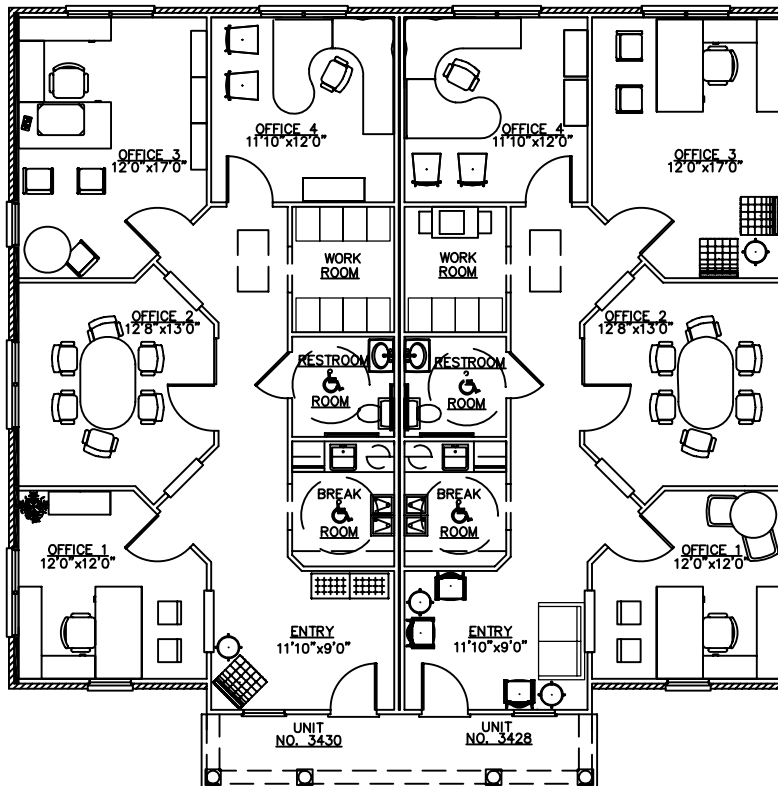

TOWN CENTER

LOCUST GROVE, GEORGIA 30248

UNITS 3430, 3428 BUILDING 11
TOTAL BUILDING 2,298 SF

UNIT 3430
1,149 S.F.

UNIT 3428
1,149 S.F.

For More Information Call Tom Posey 404-406-4026

These floor plans and the dimension and square footage calculations shown hereon are only approximations. Any Unit Purchaser who is concerned about any representations regarding the floor plans should do his/her own investigations as to the dimensions, measurements and square footage of his/her Unit. This floor plan depicts suggested furniture layout, furniture is not included.