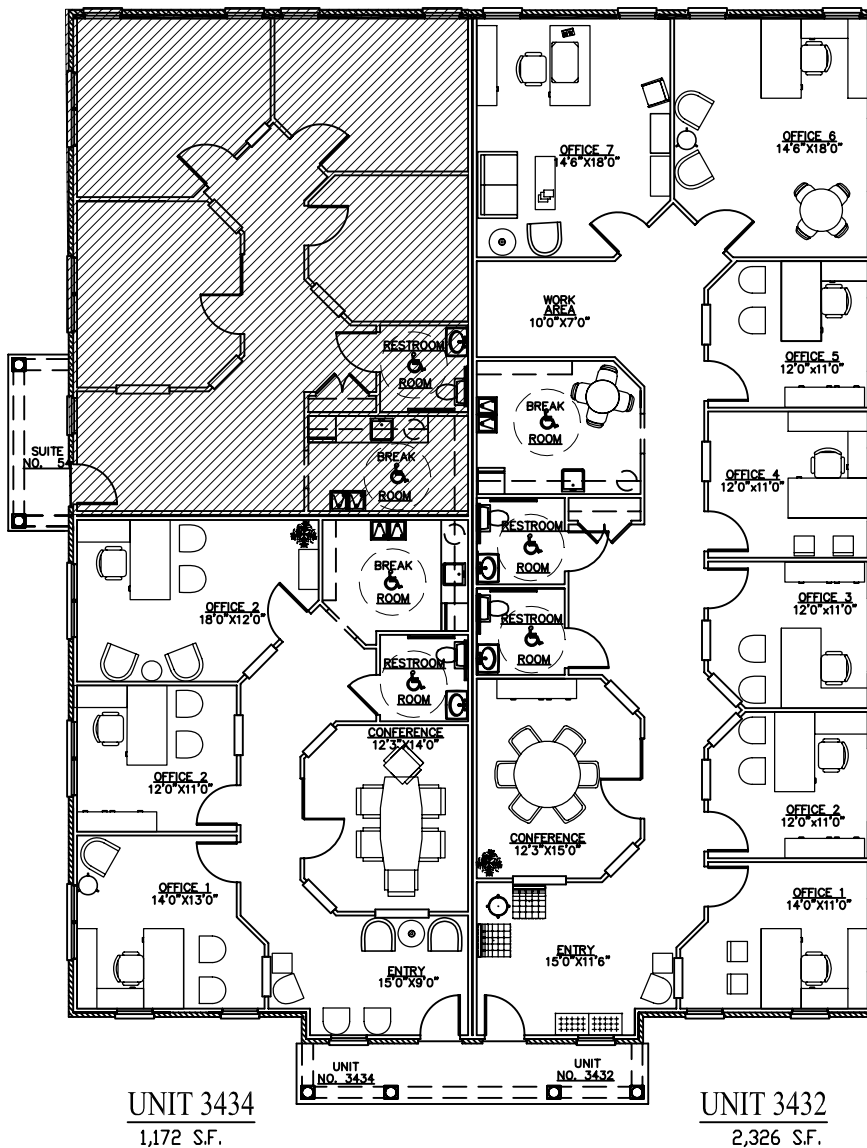

TOWN CENTER

LOCUST GROVE, GEORGIA 30248

UNIT 3434, 3432 BUILDING 12
TOTAL BUILDING 4,653 SF

For More Information Call Tom Posey 404-406-4026

These floor plans and the dimension and square footage calculations shown hereon are only approximations. Any Unit Purchaser who is concerned about any representations regarding the floor plans should do his/her own investigations as to the dimensions, measurements and square footage of his/her Unit. This floor plan depicts suggested furniture layout, furniture is not included.