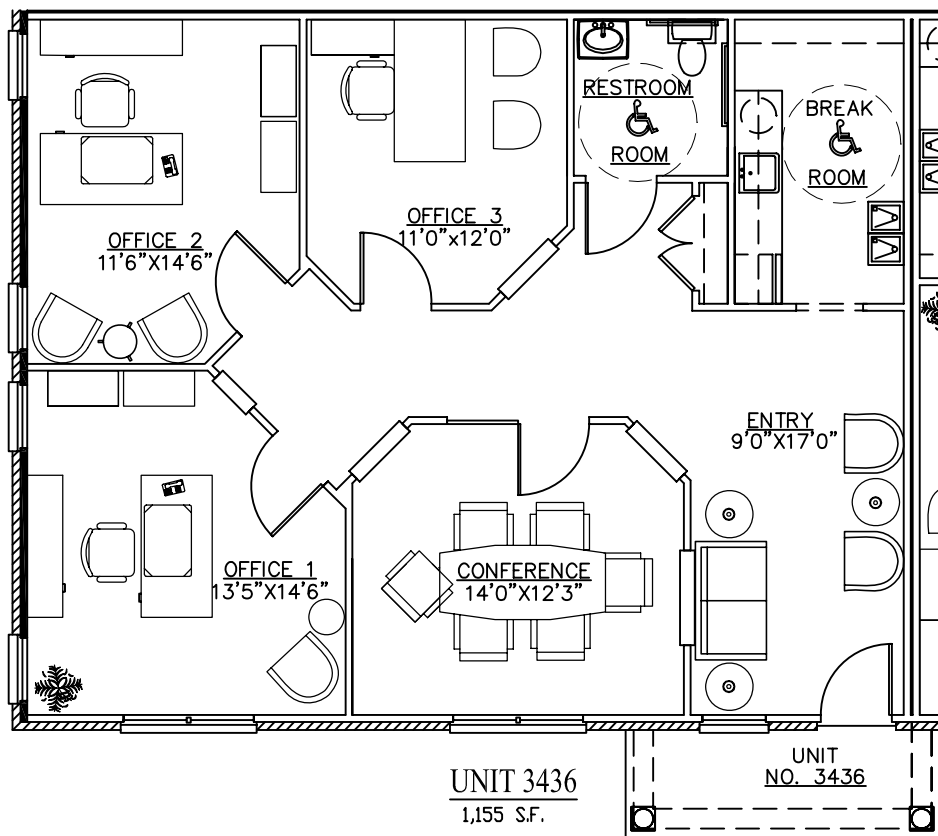

# TOWN CENTER

LOCUST GROVE, GEORGIA 30248

UNIT 3436 BUILDING 12  
TOTAL BUILDING 4,653 SF

*For More Information Call Tom Posey 404-406-4026*

These floor plans and the dimension and square footage calculations shown hereon are only approximations. Any Unit Purchaser who is concerned about any representations regarding the floor plans should do his/her own investigations as to the dimensions, measurements and square footage of his/her Unit. This floor plan depicts suggested furniture layout, furniture is not included.