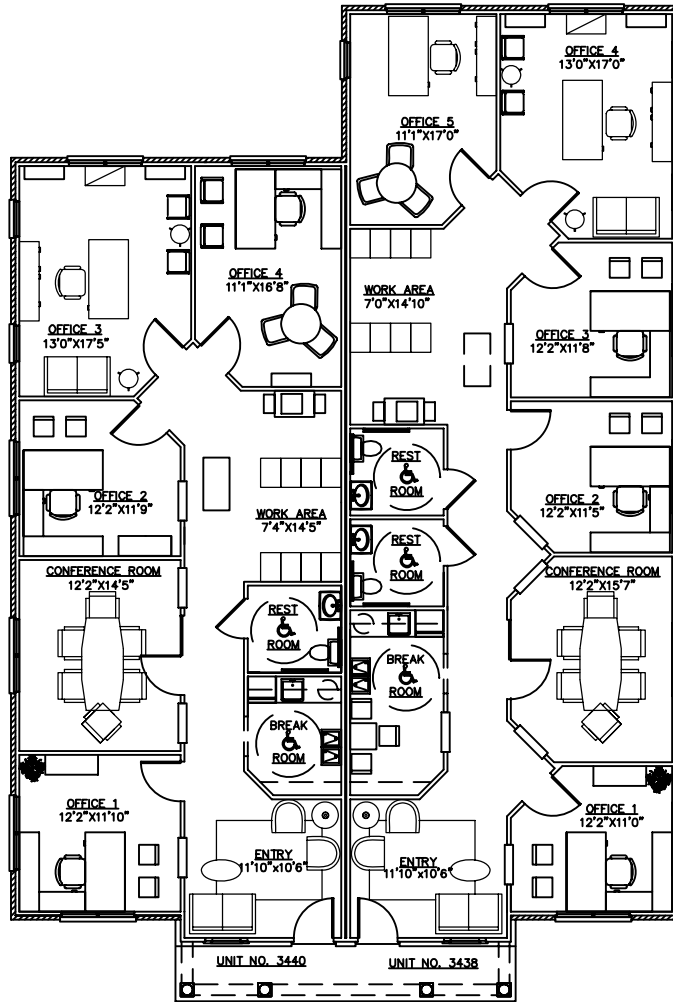

# TOWN CENTER

LOCUST GROVE, GEORGIA 30248

UNITS 3440, 3438 BUILDING 13  
TOTAL BUILDING 3,278 SF

UNIT 3440  
1,491 S.F.

UNIT 3438  
1,787 S.F.

*For More Information Call Tom Posey 404-406-4026*

These floor plans and the dimension and square footage calculations shown hereon are only approximations. Any Unit Purchaser who is concerned about any representations regarding the floor plans should do his/her own investigations as to the dimensions, measurements and square footage of his/her Unit. This floor plan depicts suggested furniture layout, furniture is not included.