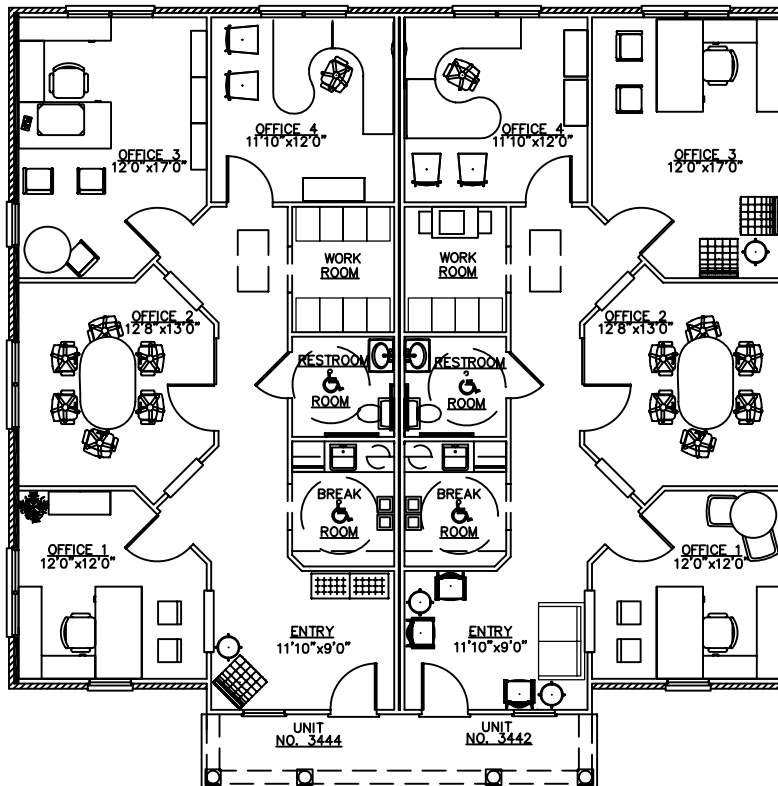

TOWN CENTER

LOCUST GROVE, GEORGIA 30248

UNITS 3444,3442 BUILDING 14
TOTAL BUILDING 2,298 SF

UNIT 3444
1,149 S.F.

UNIT 3442
1,149 S.F.

For More Information Call Tom Posey 404-406-4026

These floor plans and the dimension and square footage calculations shown hereon are only approximations. Any Unit Purchaser who is concerned about any representations regarding the floor plans should do his/her own investigations as to the dimensions, measurements and square footage of his/her Unit. This floor plan depicts suggested furniture layout, furniture is not included.