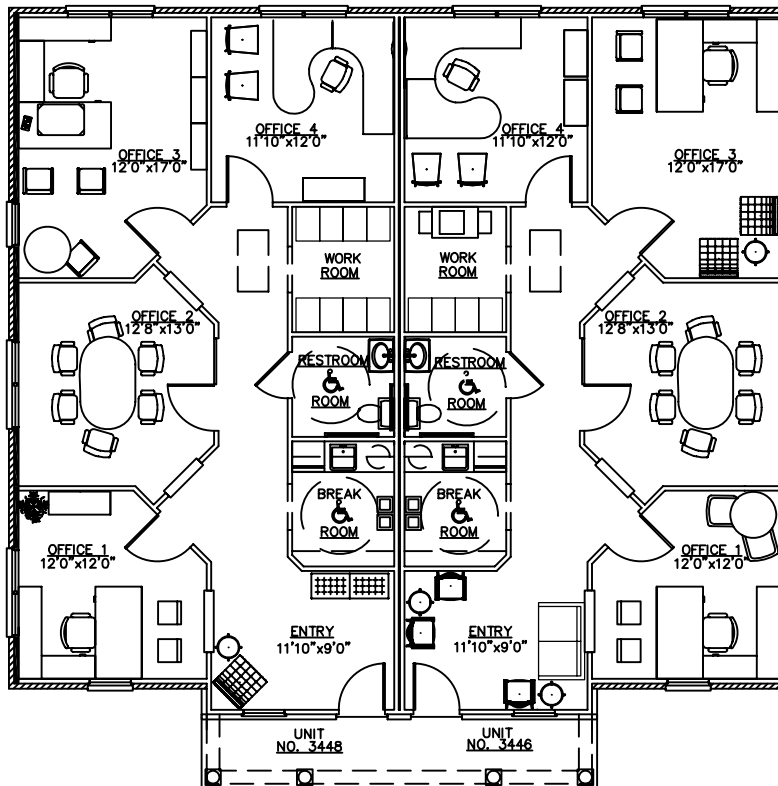

TOWN CENTER

LOCUST GROVE, GEORGIA 30248

UNITS 3448, 3446 BUILDING 15
TOTAL BUILDING 2,298 SF

UNIT 3448
1,149 S.F.

UNIT 3446
1,149 S.F.

For More Information Call Tom Posey 404-406-4026

These floor plans and the dimension and square footage calculations shown hereon are only approximations. Any Unit Purchaser who is concerned about any representations regarding the floor plans should do his/her own investigations as to the dimensions, measurements and square footage of his/her Unit. This floor plan depicts suggested furniture layout, furniture is not included.