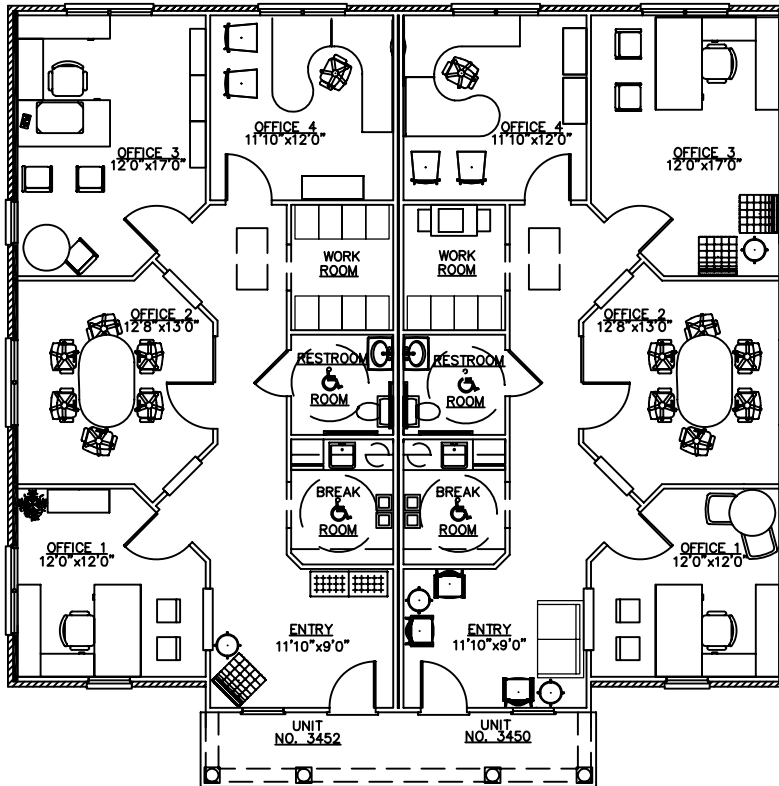

# TOWN CENTER

LOCUST GROVE, GEORGIA 30248

UNITS 3452, 3450 BUILDING 16  
TOTAL BUILDING 2,298 SF

UNIT 3452  
1,149 S.F.

UNIT 3450  
1,149 S.F.

*For More Information Call Tom Posey 404-406-4026*

These floor plans and the dimension and square footage calculations shown hereon are only approximations. Any Unit Purchaser who is concerned about any representations regarding the floor plans should do his/her own investigations as to the dimensions, measurements and square footage of his/her Unit. This floor plan depicts suggested furniture layout, furniture is not included.