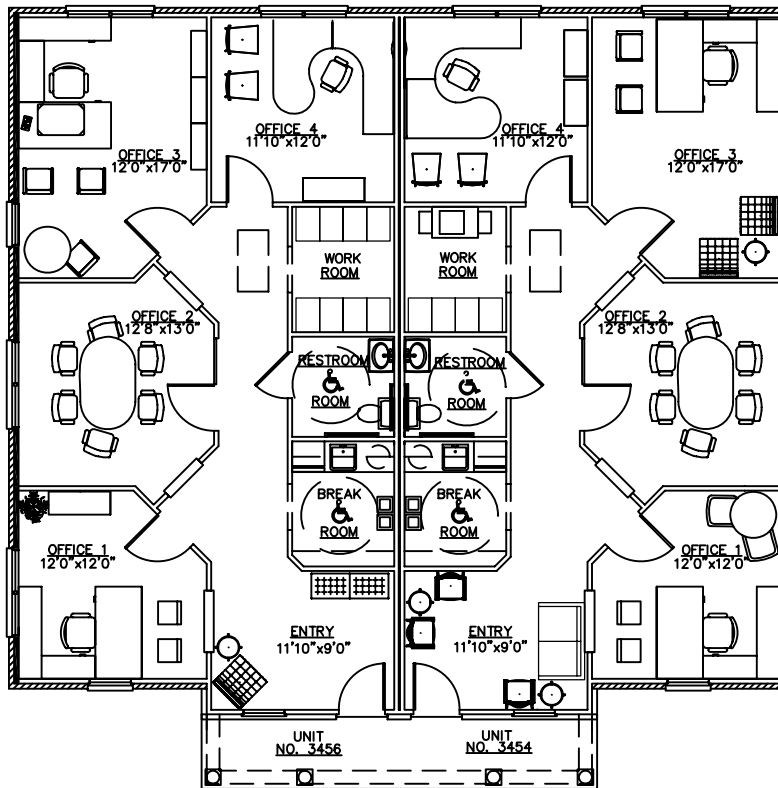

# TOWN CENTER

LOCUST GROVE, GEORGIA 30248

UNITS 3456, 3454 BUILDING 17  
TOTAL BUILDING 2,298 SF

UNIT 3456  
1,149 S.F.

UNIT 3454  
1,149 S.F.

*For More Information Call Tom Posey 404-406-4026*

These floor plans and the dimension and square footage calculations shown hereon are only approximations. Any Unit Purchaser who is concerned about any representations regarding the floor plans should do his/her own investigations as to the dimensions, measurements and square footage of his/her Unit. This floor plan depicts suggested furniture layout, furniture is not included.