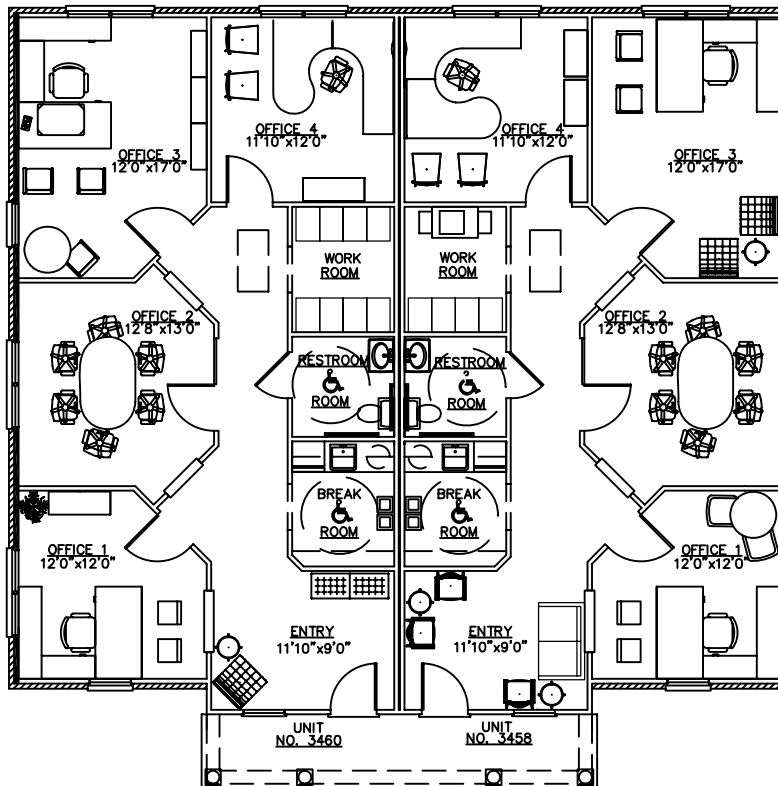

# TOWN CENTER

LOCUST GROVE, GEORGIA 30248

UNITS 3460, 3458 BUILDING 18  
TOTAL BUILDING 2,298 SF

UNIT 3460  
1,149 S.F.

UNIT 3458  
1,149 S.F.

*For More Information Call Tom Posey 404-406-4026*

These floor plans and the dimension and square footage calculations shown hereon are only approximations. Any Unit Purchaser who is concerned about any representations regarding the floor plans should do his/her own investigations as to the dimensions, measurements and square footage of his/her Unit. This floor plan depicts suggested furniture layout, furniture is not included.