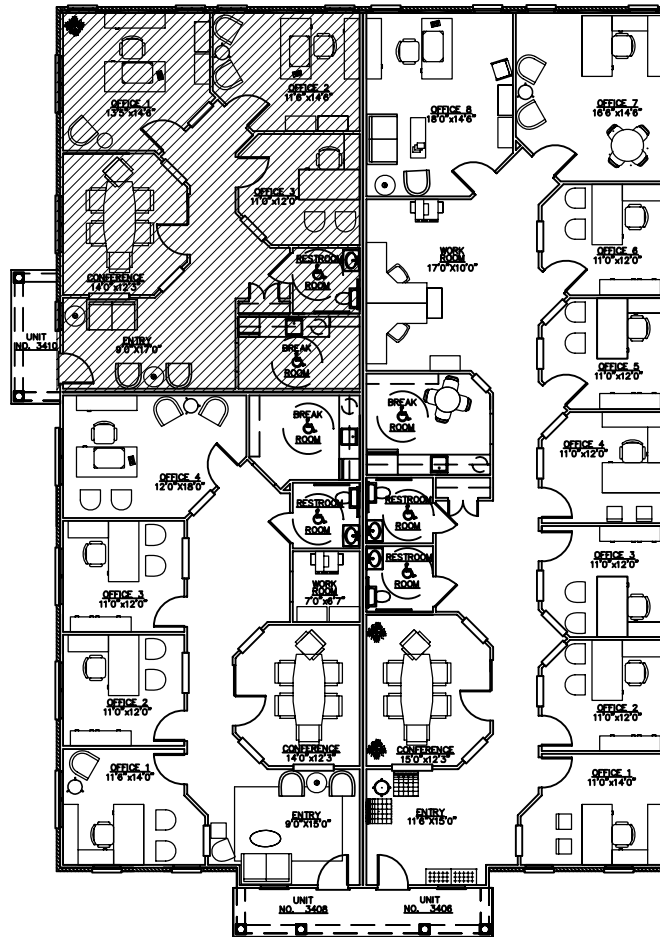

TOWN CENTER

LOCUST GROVE, GEORGIA 30248

UNITS 3408, 3406 BUILDING 6
TOTAL BUILDING 5,260 SF

UNIT 3408
1,469 S.F.

UNIT 3406
2,630 S.F.

For More Information Call Tom Posey 404-406-4026

These floor plans and the dimension and square footage calculations shown hereon are only approximations. Any Unit Purchaser who is concerned about any representations regarding the floor plans should do his/her own investigations as to the dimensions, measurements and square footage of his/her Unit. This floor plan depicts suggested furniture layout, furniture is not included.