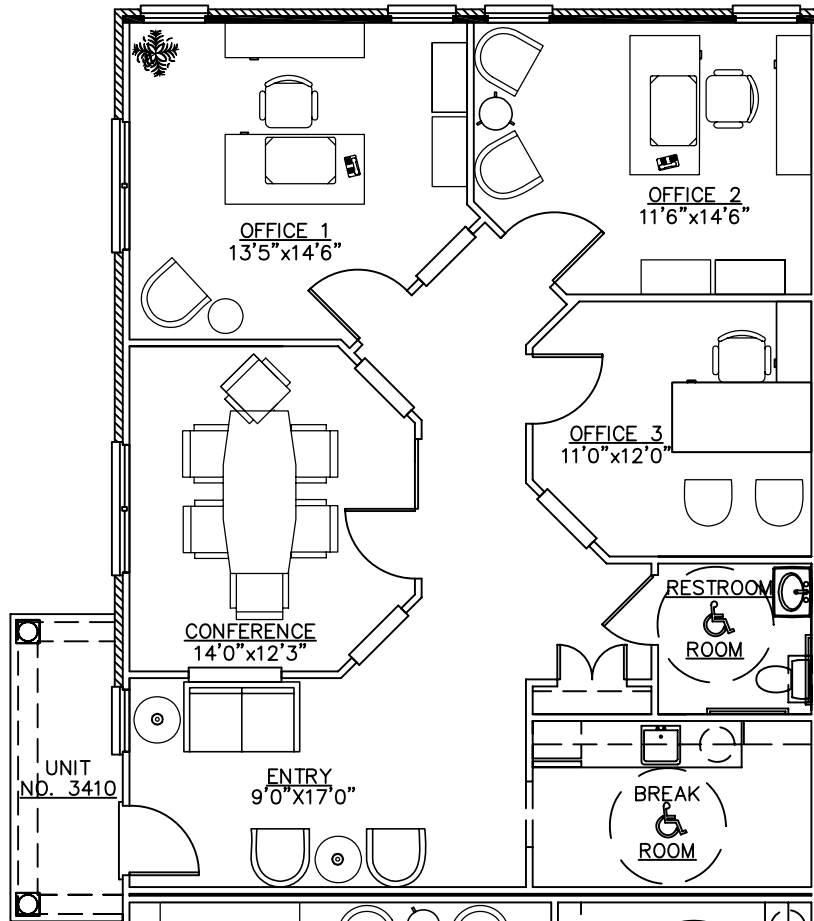

# TOWN CENTER

LOCUST GROVE, GEORGIA 30248

UNIT 3410 BUILDING 6  
TOTAL BUILDING 5,260 SF

UNIT 3410  
1,161 S.F.

*For More Information Call Tom Posey 404-406-4026*

These floor plans and the dimension and square footage calculations shown hereon are only approximations. Any Unit Purchaser who is concerned about any representations regarding the floor plans should do his/her own investigations as to the dimensions, measurements and square footage of his/her Unit. This floor plan depicts suggested furniture layout, furniture is not included.