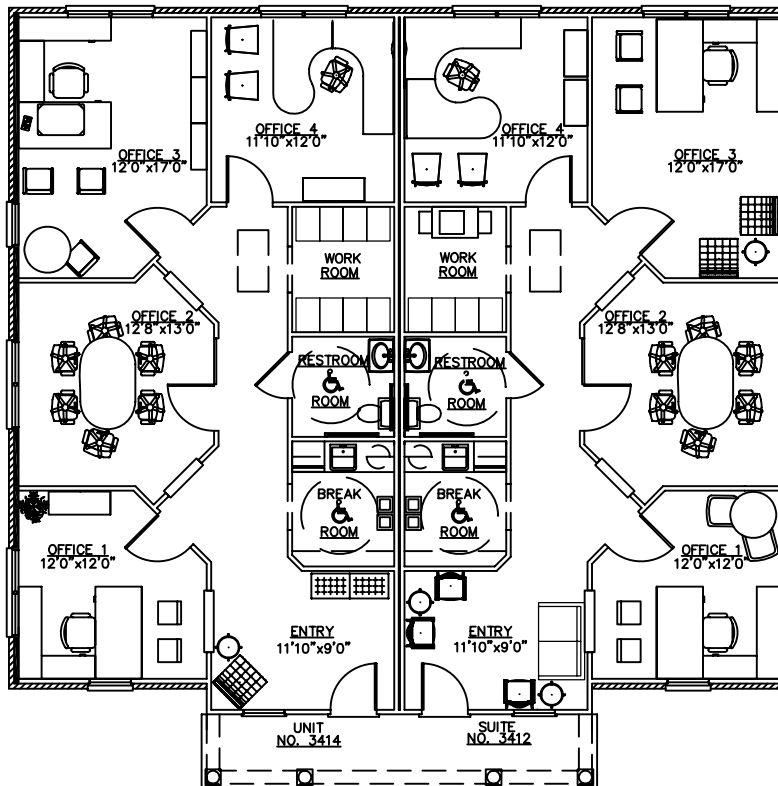

TOWN CENTER

LOCUST GROVE, GEORGIA 30248

UNITS 3414, 3412 BUILDING 7
TOTAL BUILDING 2,298 SF

UNIT 3414
1,149 S.F.

UNIT 3412
1,149 S.F.

For More Information Call Tom Posey 404-406-4026

These floor plans and the dimension and square footage calculations shown hereon are only approximations. Any Unit Purchaser who is concerned about any representations regarding the floor plans should do his/her own investigations as to the dimensions, measurements and square footage of his/her Unit. This floor plan depicts suggested furniture layout, furniture is not included.