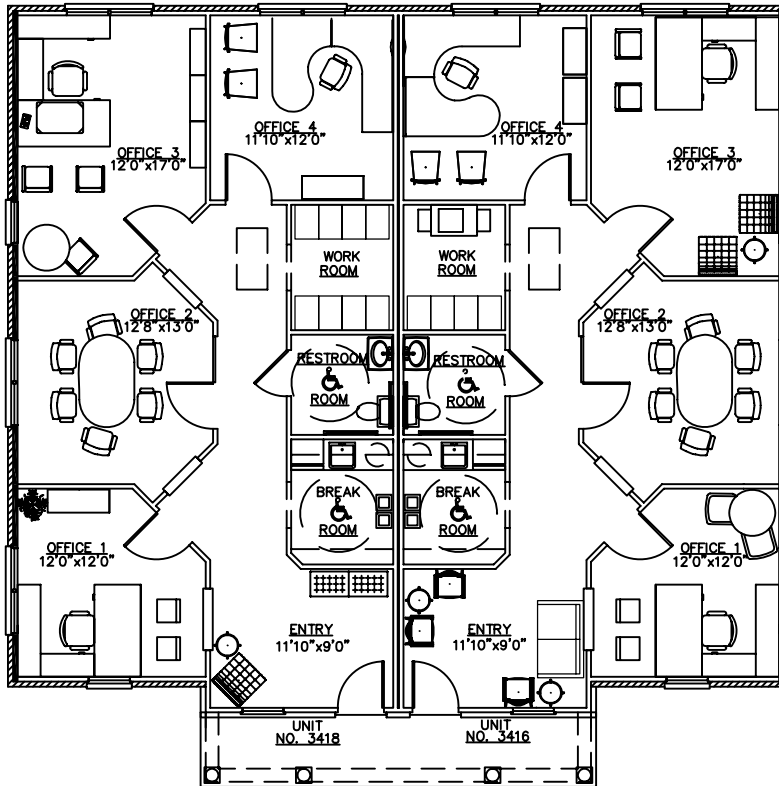

TOWN CENTER

LOCUST GROVE, GEORGIA 30248

UNITS 3418, 3416 BUILDING 8
TOTAL BUILDING 2,298 SF

UNIT 3418
1,149 S.F.

UNIT 3416
1,149 S.F.

For More Information Call Tom Posey 404-406-4026

These floor plans and the dimension and square footage calculations shown hereon are only approximations. Any Unit Purchaser who is concerned about any representations regarding the floor plans should do his/her own investigations as to the dimensions, measurements and square footage of his/her Unit. This floor plan depicts suggested furniture layout, furniture is not included.