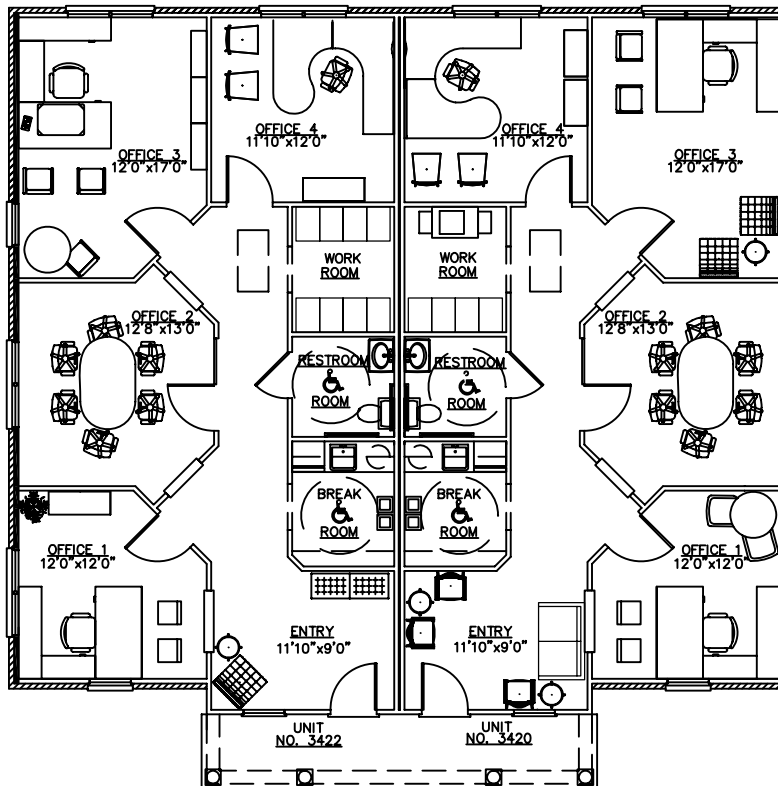

TOWN CENTER

LOCUST GROVE, GEORGIA 30248

UNITS 3422, 3420 BUILDING 9
TOTAL BUILDING 2,298 SF

UNIT 3422
1,149 S.F.

UNIT 3420
1,149 S.F.

For More Information Call Tom Posey 404-406-4026

These floor plans and the dimension and square footage calculations shown hereon are only approximations. Any Unit Purchaser who is concerned about any representations regarding the floor plans should do his/her own investigations as to the dimensions, measurements and square footage of his/her Unit. This floor plan depicts suggested furniture layout, furniture is not included.