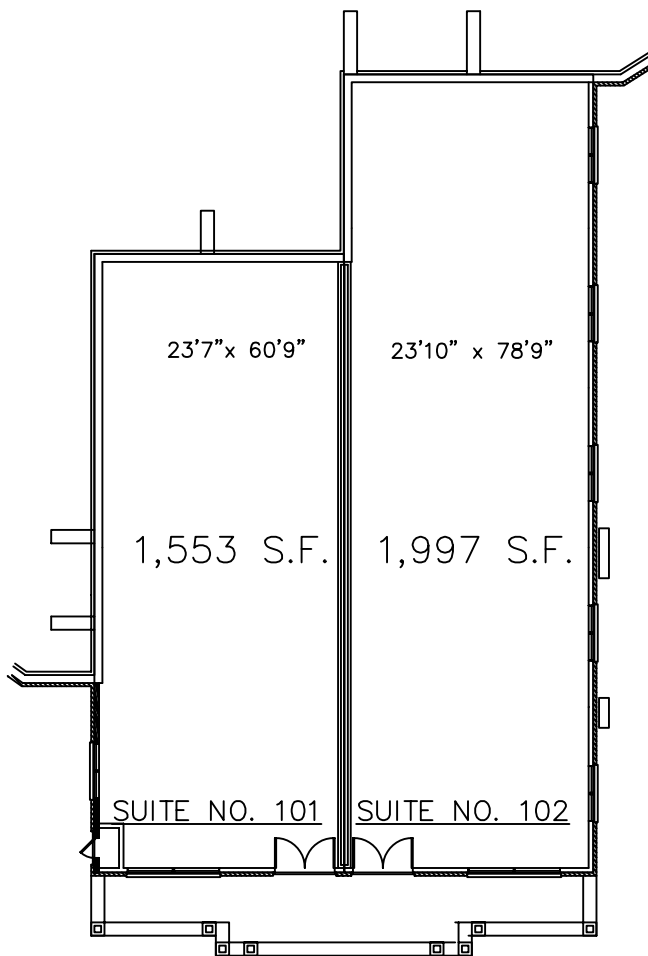

# NORTH POINT PARK

5755 North Point Parkway Alpharetta, GA 30022

- Great Exposure and Visibility on North Point Parkway
- Excellent Signage
- Between Haynes Bridge Road and Kimball Bridge Road
- Can be combined
- Interiors Built to Suit- \$50.00 psf allowance
- Near North Point Mall