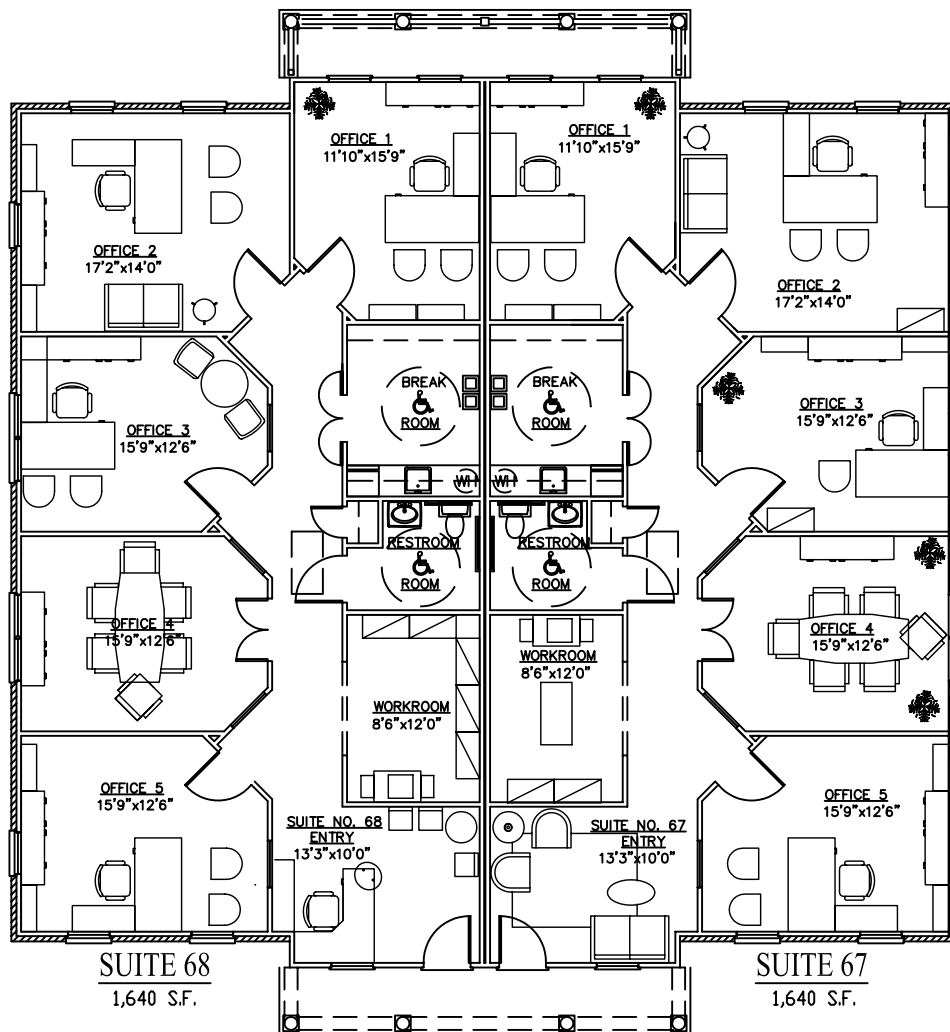

North Point Park

5755 North Point Parkway

Alpharetta, GA 30022

SUITES 68, 67 BUILDING 18
ONE-STORY ELEVATION 3,280 SF

For More Information Call Tom Posey 404-406-4026

These floor plans and the dimension and square footage calculations shown hereon are only approximations. Any Unit Purchaser who is concerned about any representations regarding the floor plans should do his/her own investigations as to the dimensions, measurements and square footage of his/her Unit. This floor plan depicts suggested furniture layout, furniture is not included.