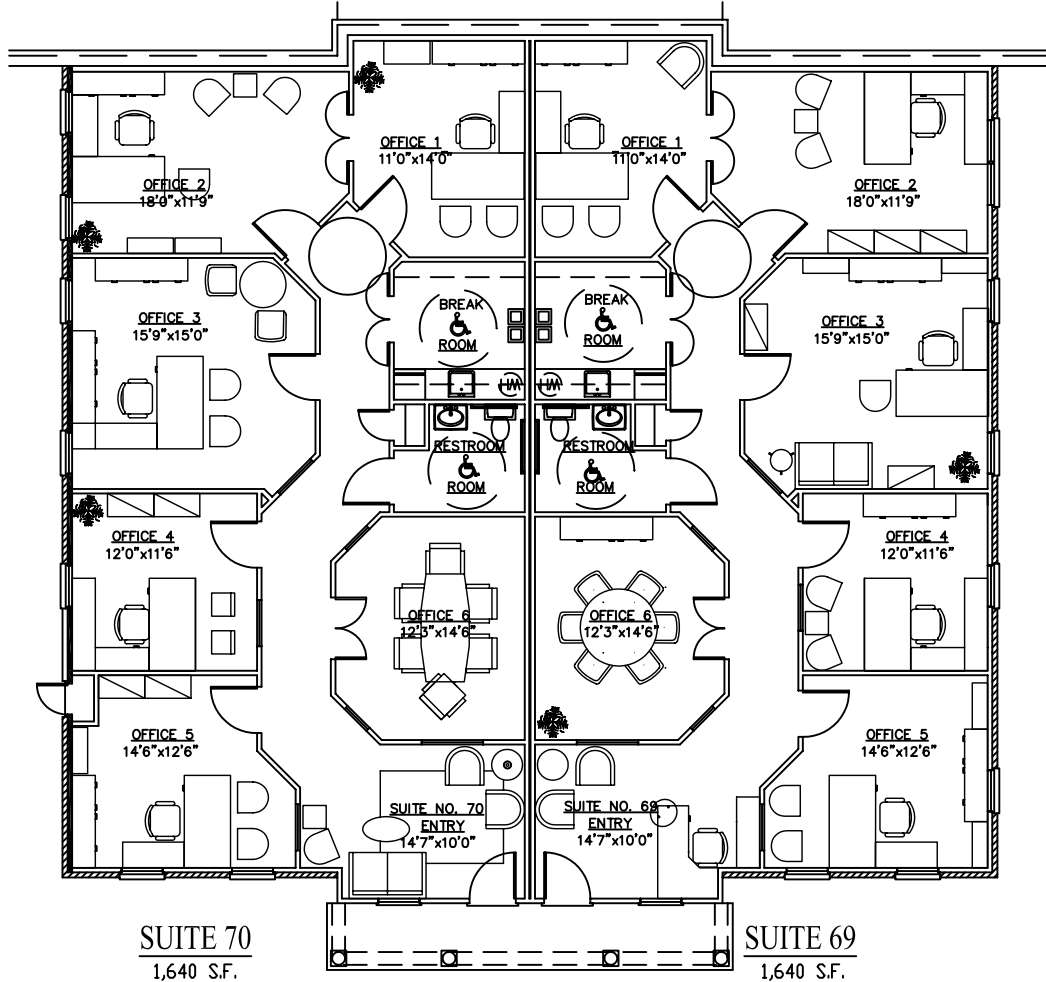

# North Point Park

5755 North Point Parkway

Alpharetta, GA 30022

SUITES 70, 69 BUILDING 18  
TWO-STORY ELEVATION 3,280 SF

SUITE 70  
1,640 S.F.

SUITE 69  
1,640 S.F.

For More Information Call Tom Posey 404-406-4026

These floor plans and the dimension and square footage calculations shown hereon are only approximations. Any Unit Purchaser who is concerned about any representations regarding the floor plans should do his/her own investigations as to the dimensions, measurements and square footage of his/her Unit. This floor plan depicts suggested furniture layout, furniture is not included.