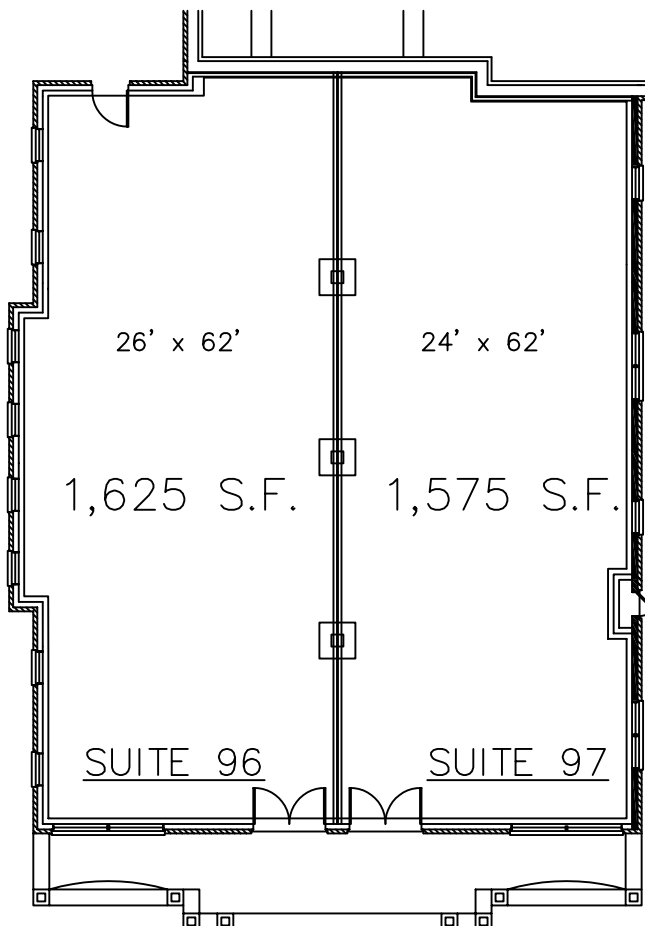

NORTH POINT PARK

5755 North Point Parkway Alpharetta, GA 30022

- Great Exposure and Visibility on North Point Parkway
- Excellent Signage
- Between Haynes Bridge Road and Kimball Bridge Road
- Can be combined
- Interiors Built to Suit- \$50.00 psf allowance
- Near North Point Mall