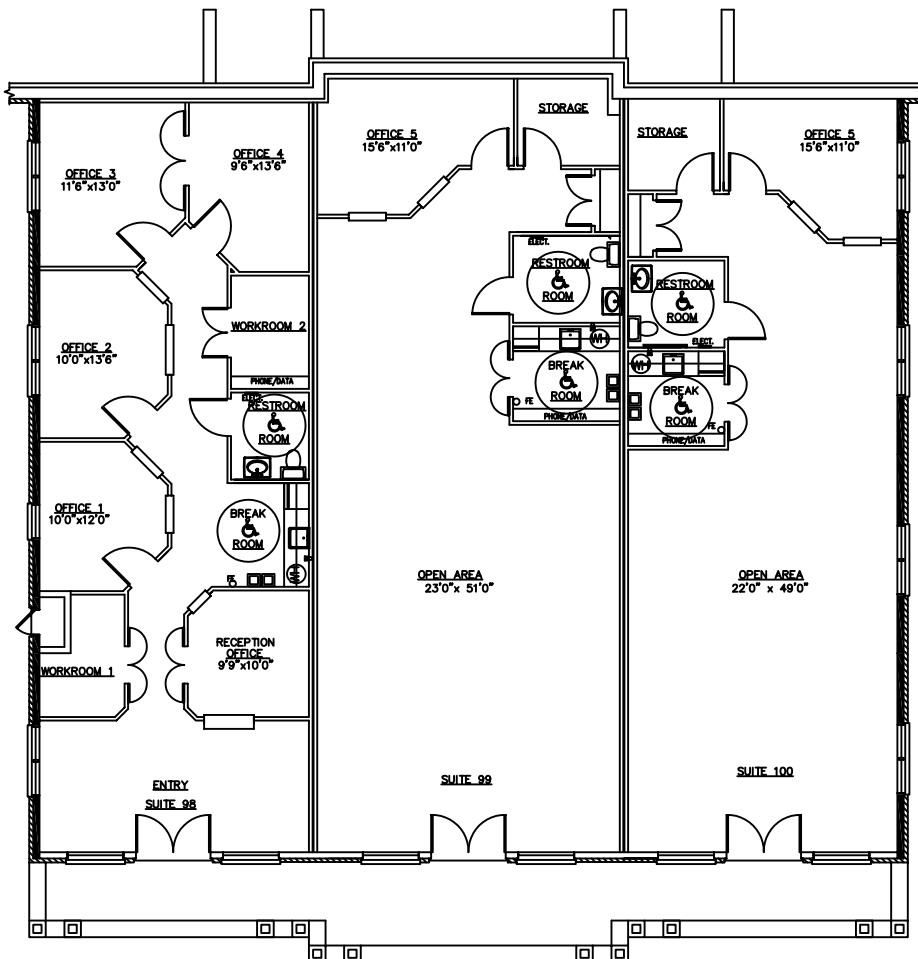

NORTH POINT PARK

5755 Northpoint Parkway Alpharetta, GA 30022

- Great Exposure and Visibility on North Point Parkway
- Excellent Signage
- Between Haynes Bridge Road and Kimball Bridge Road
- Can be combined
- Interiors Built to Suit- \$50.00 psf allowance
- Near North Point Mall