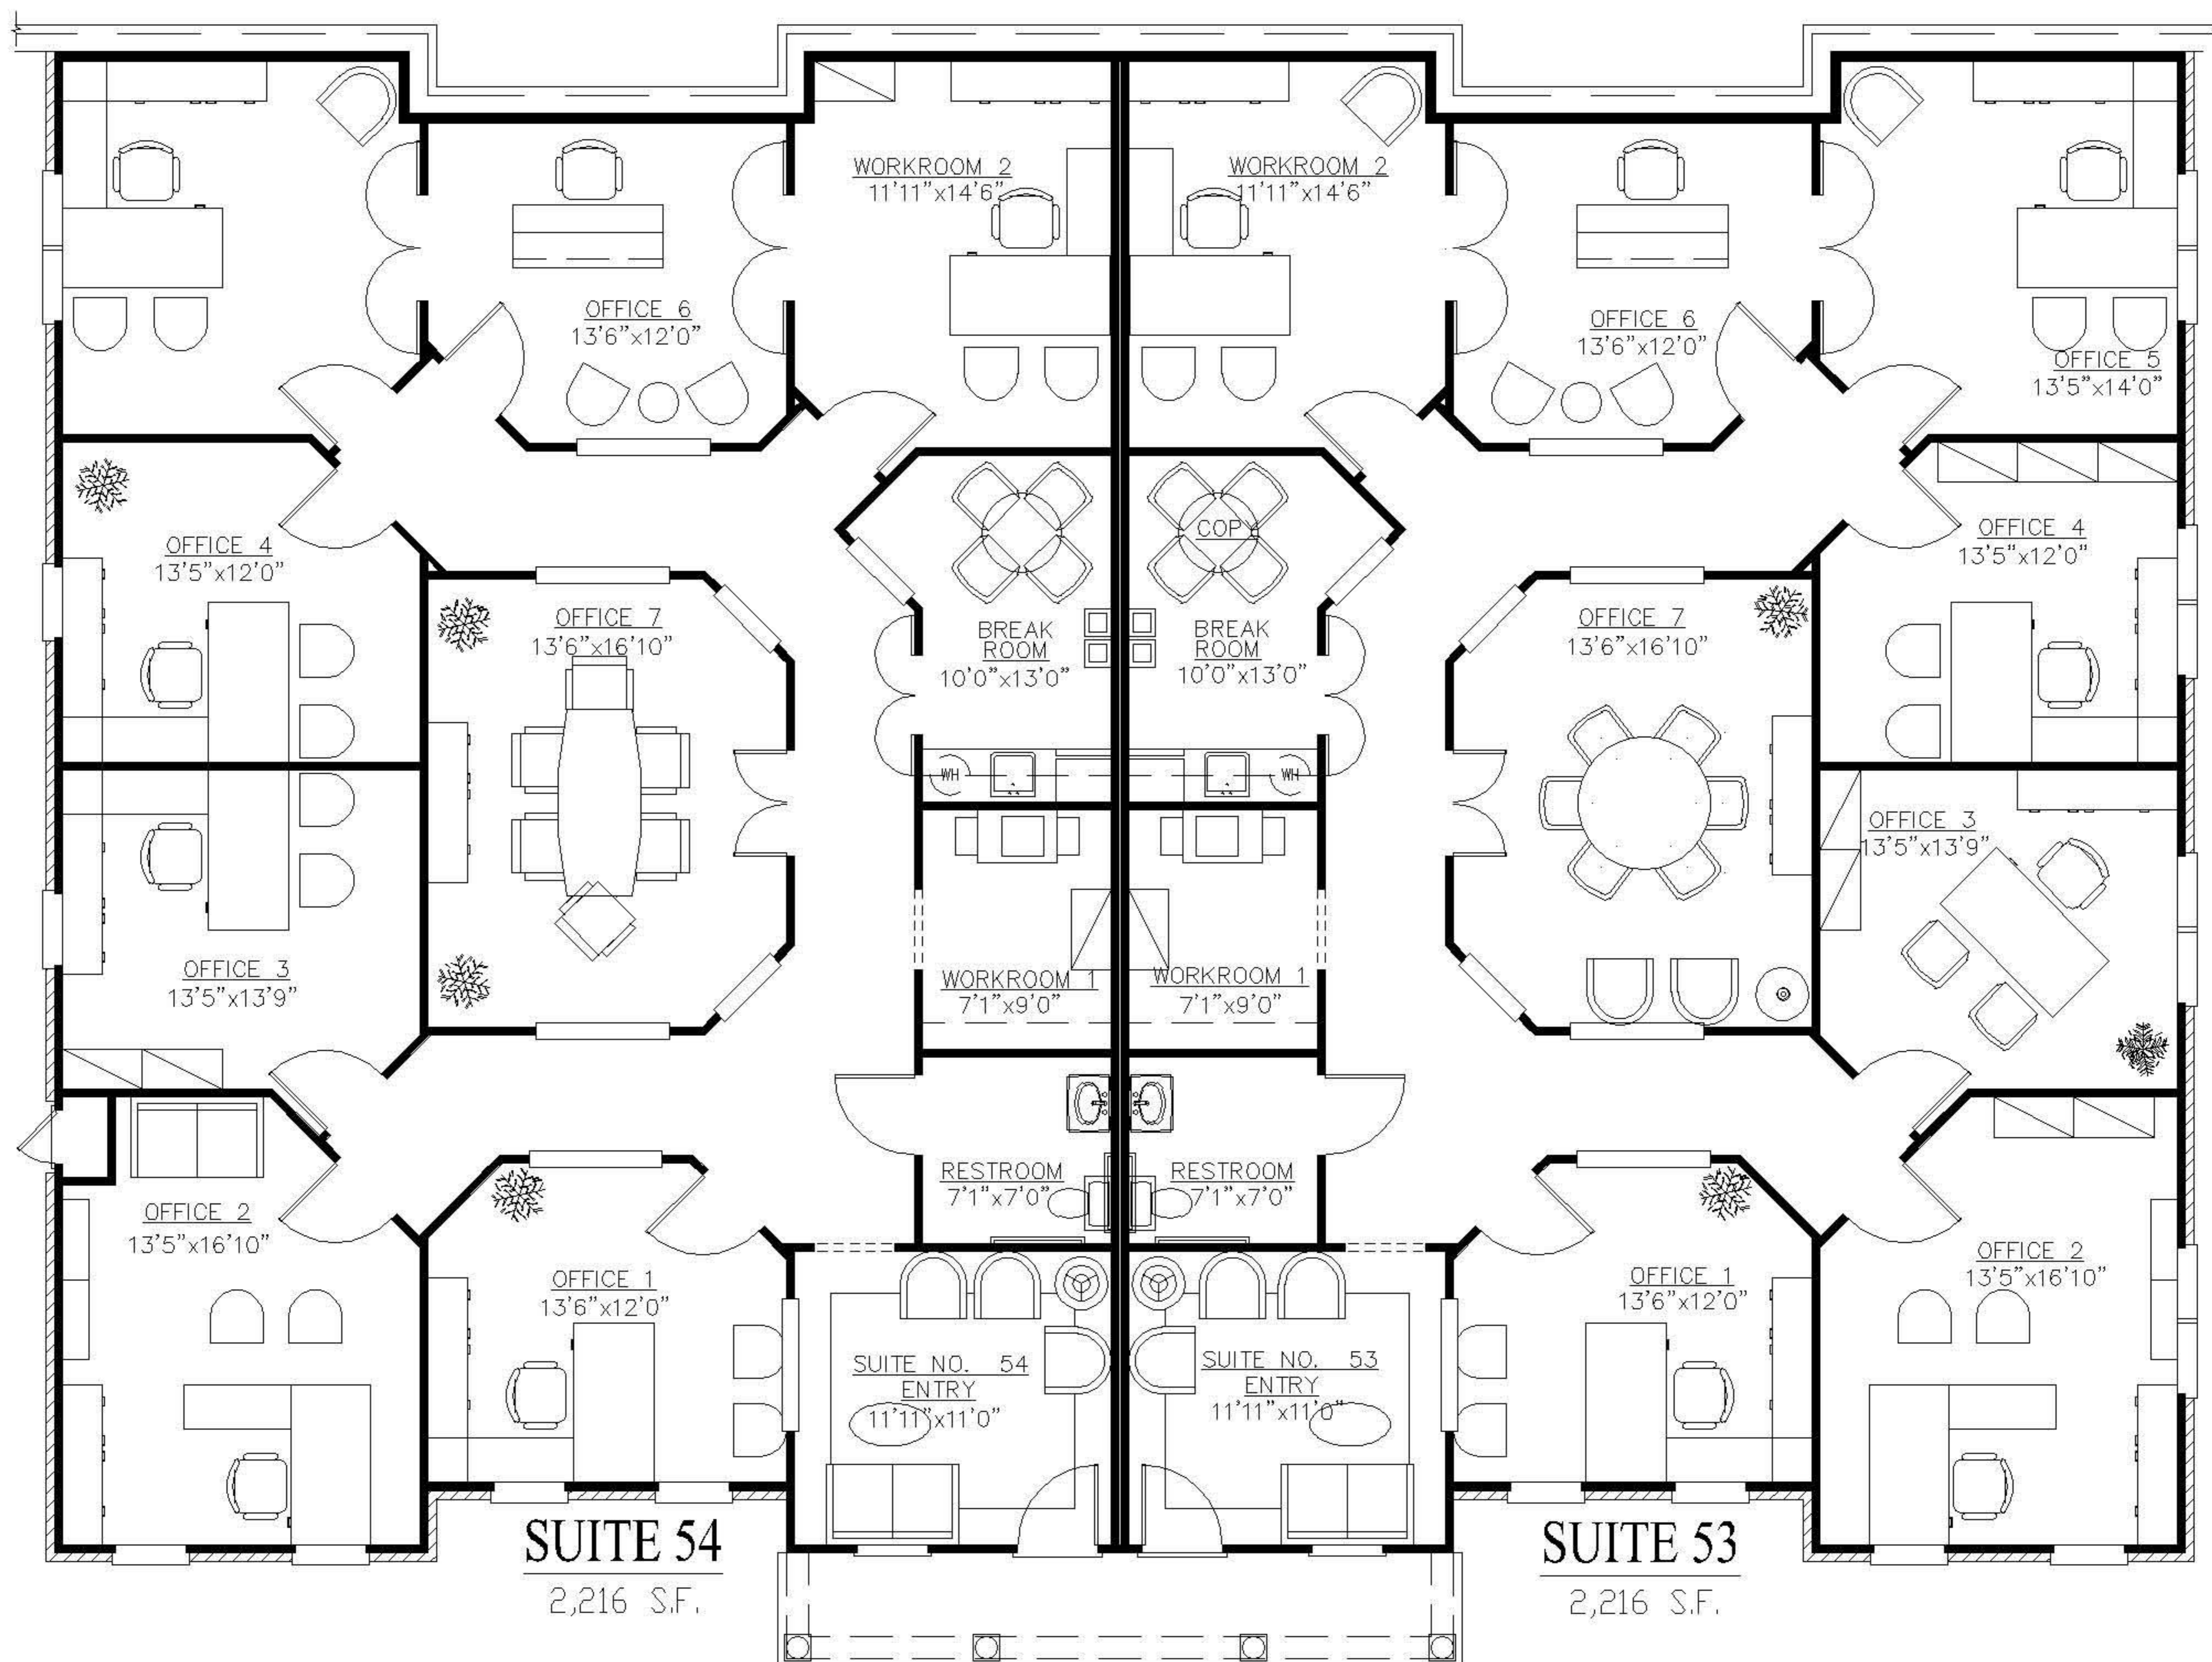

North Point Park

5755 North Point Parkway

Alpharetta, GA 30022

SUITES 54, 53 BUILDING 14
TWO-STORY ELEVATION 4,432 SF

For More Information Call Tom Posey 404-406-4026

These floor plans and the dimension and square footage calculations shown hereon are only approximations. Any Unit Purchaser who is concerned about any representations regarding the floor plans should do his/her own investigations as to the dimensions, measurements and square footage of his/her Unit. This floor plan depicts suggested furniture layout, furniture is not included.