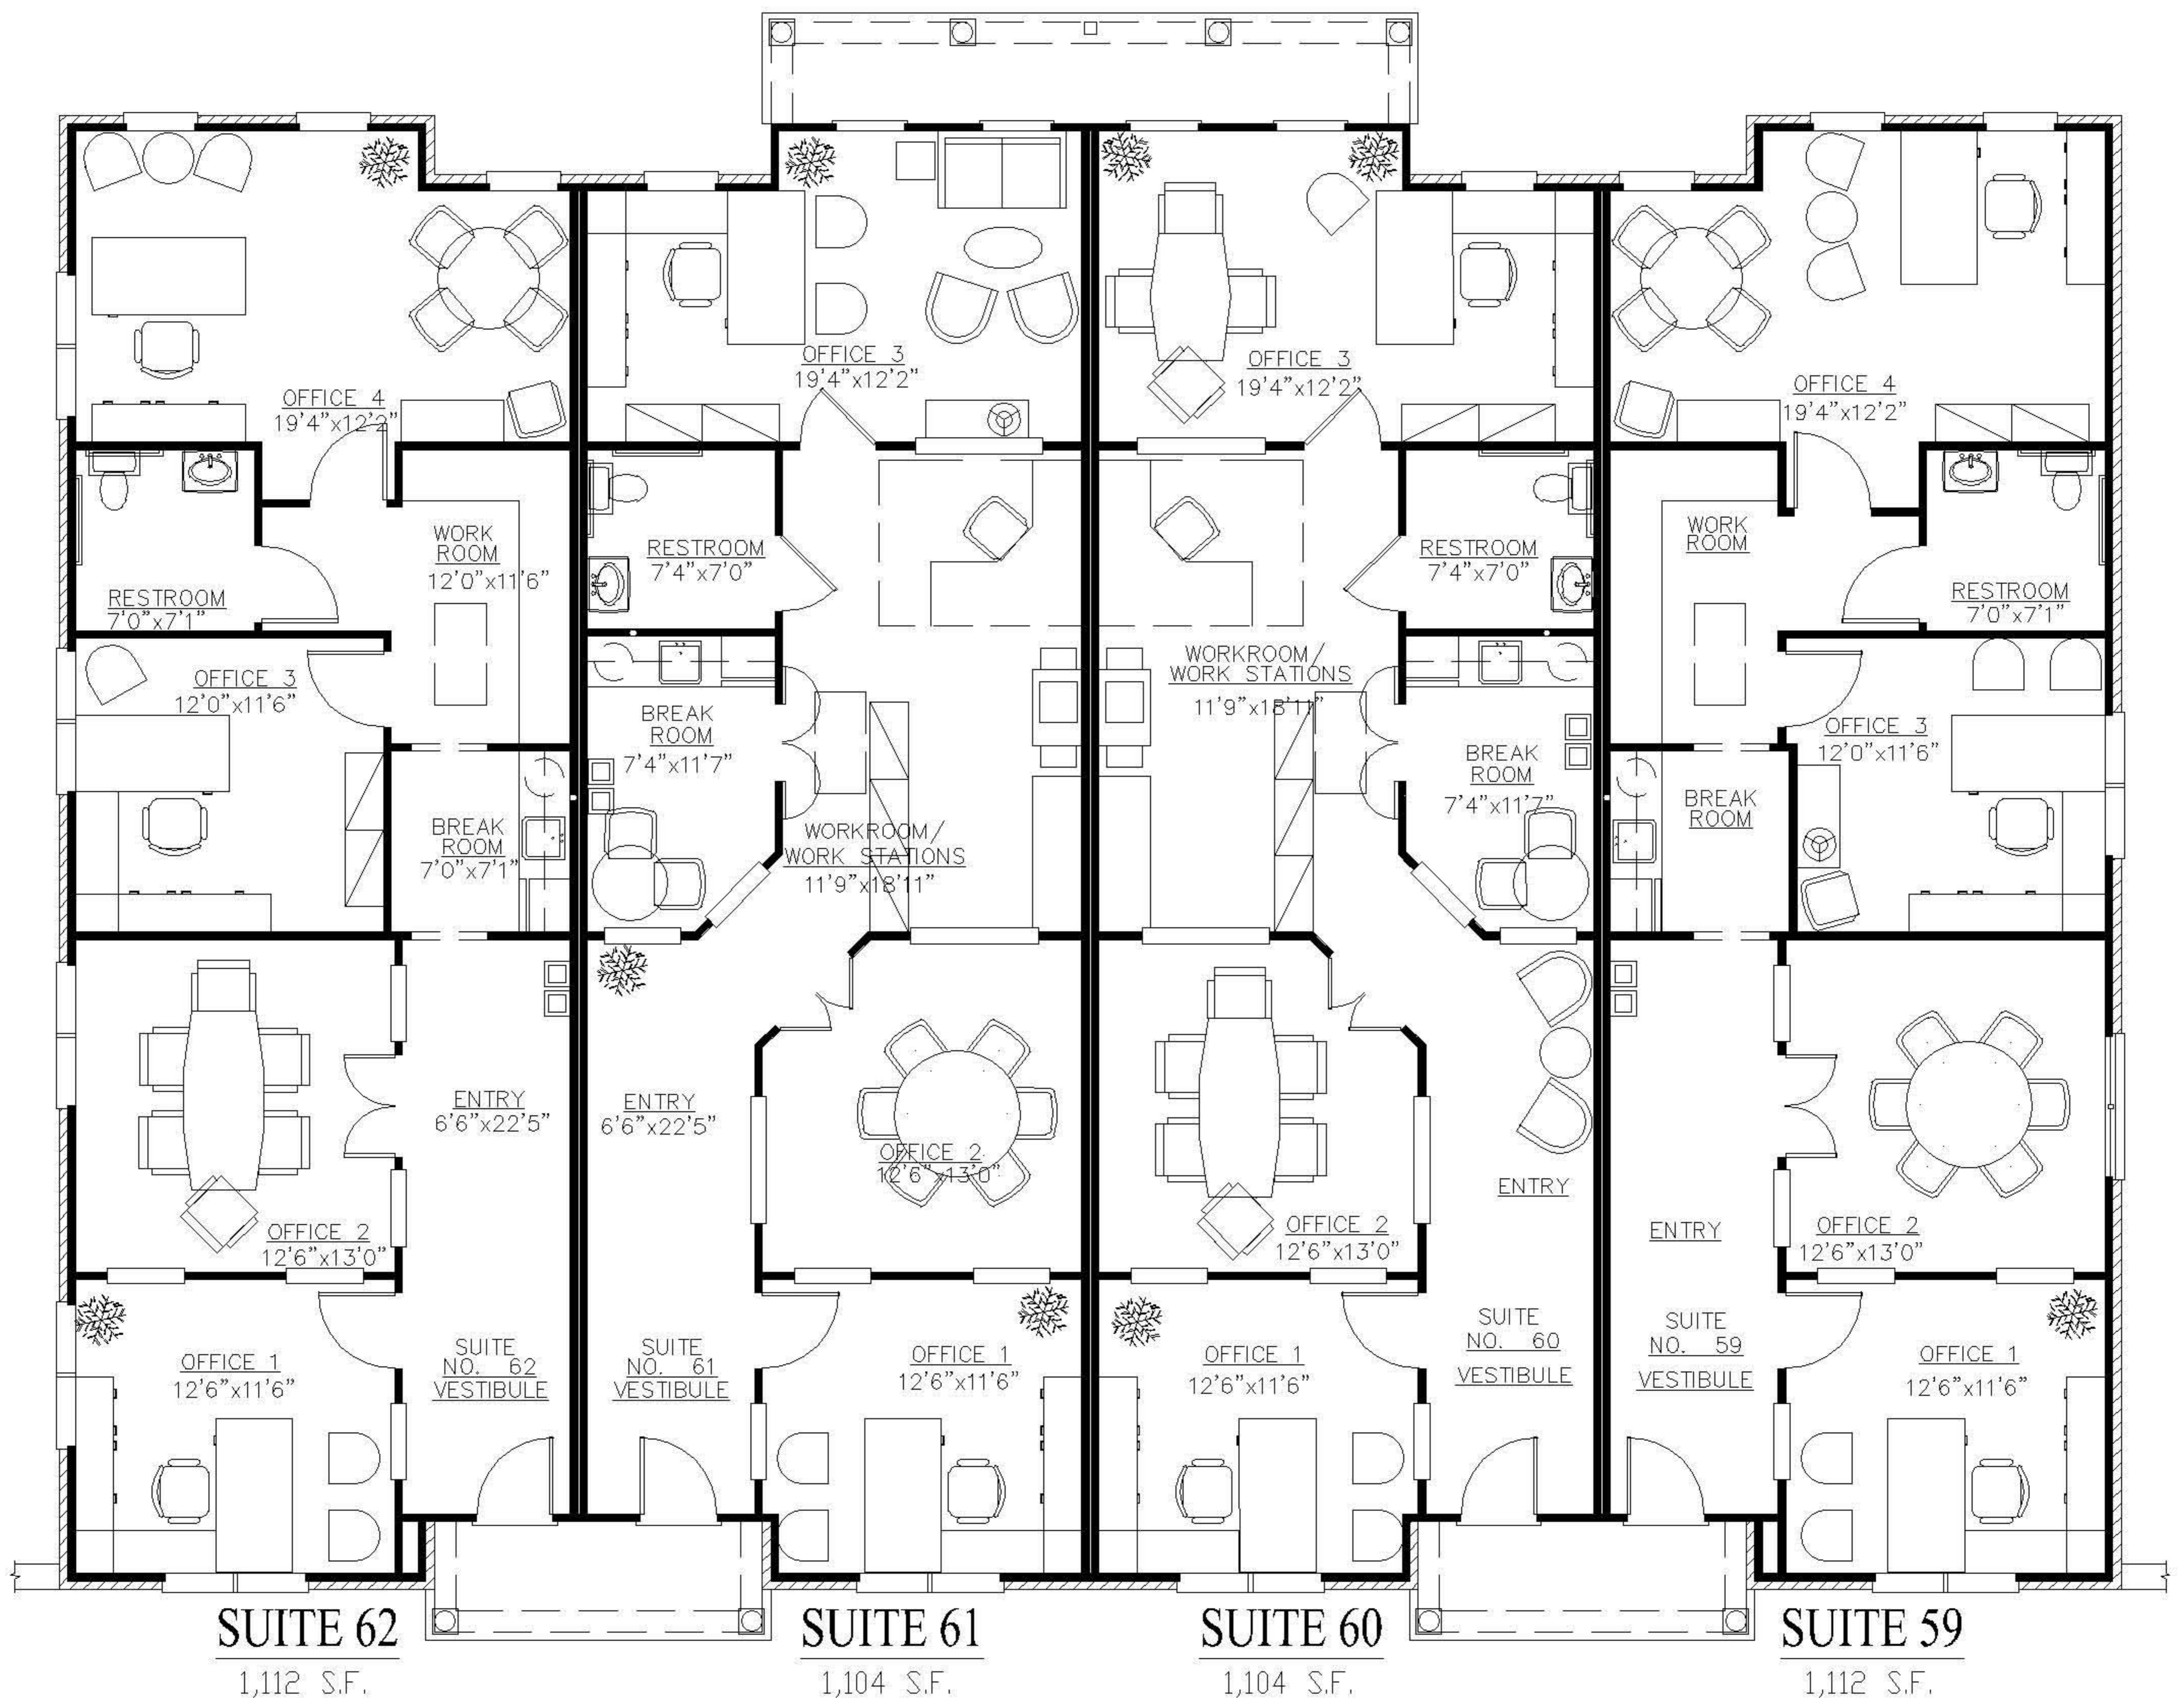

# North Point Park

5755 North Point Parkway

Alpharetta, GA 30022

SUITES 62, 61 BUILDING 14  
ONE-STORY ELEVATION 2,216 SF

SUITES 60, 59 BUILDING 14  
ONE-STORY ELEVATION 2,216 SF

*For More Information Call Tom Posey 404-406-4026*

These floor plans and the dimension and square footage calculations shown hereon are only approximations. Any Unit Purchaser who is concerned about any representations regarding the floor plans should do his/her own investigations as to the dimensions, measurements and square footage of his/her Unit. This floor plan depicts suggested furniture layout, furniture is not included.