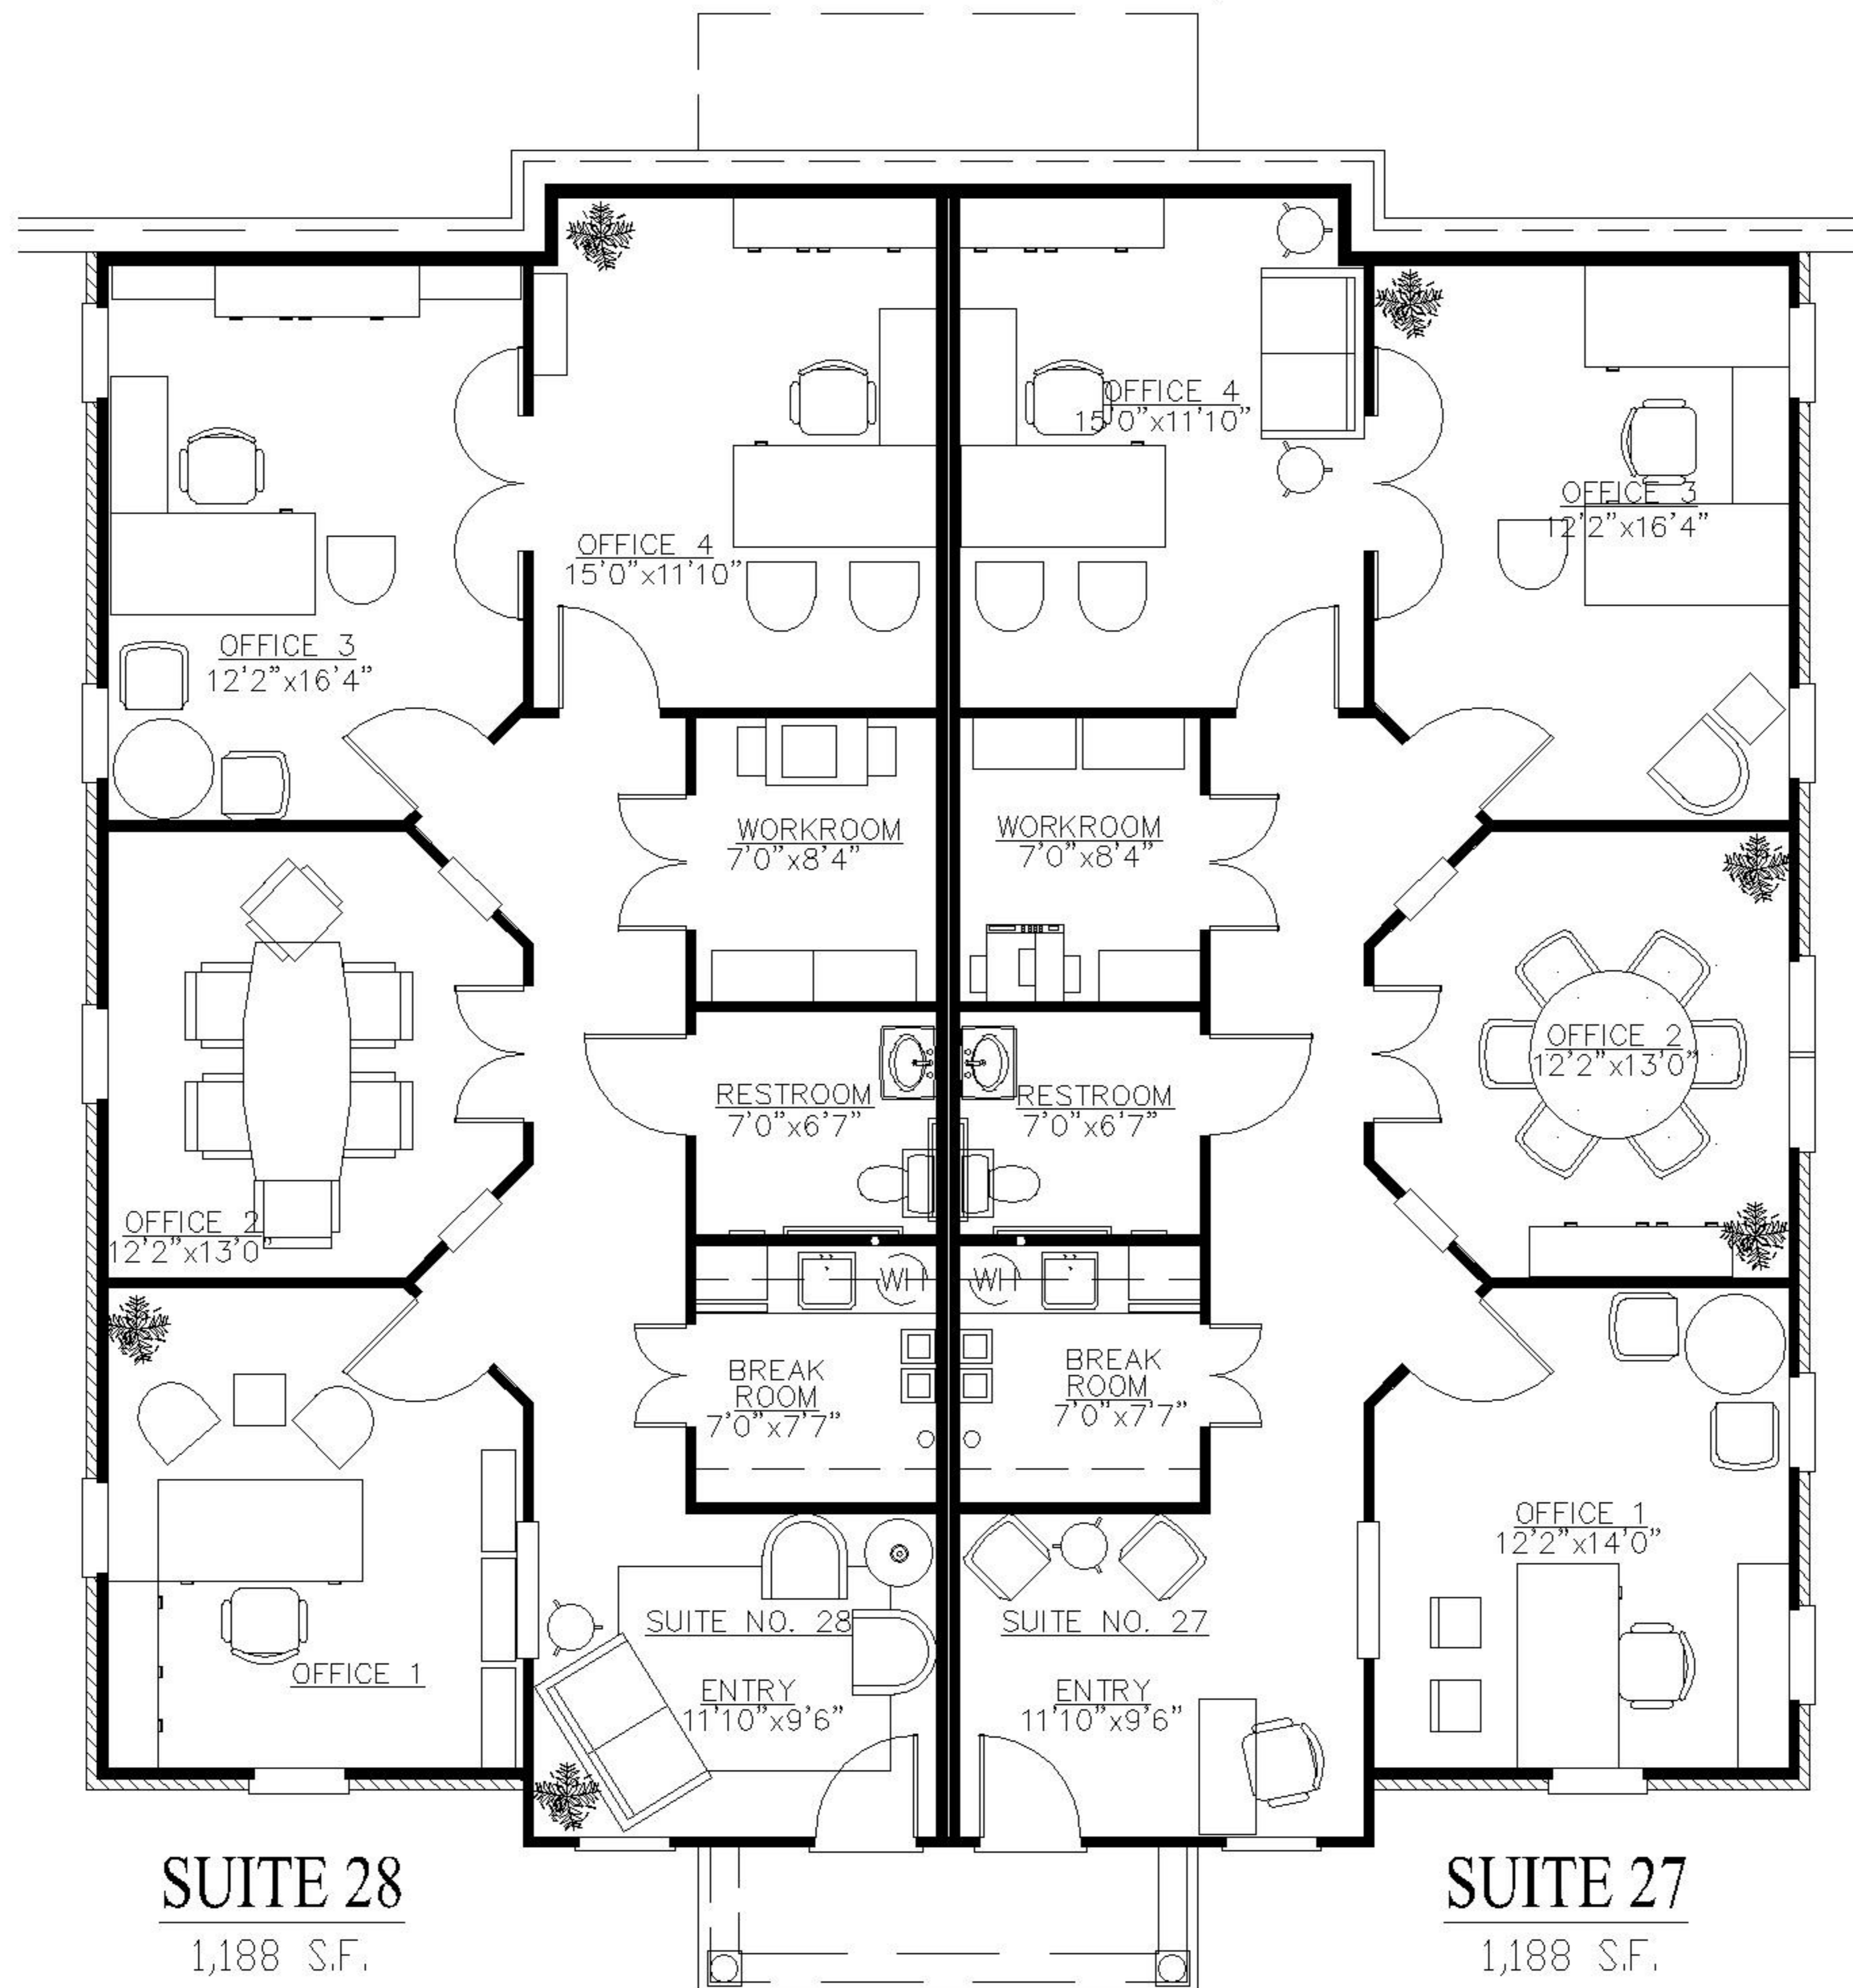

North Point Park

5755 North Point Parkway

Alpharetta, GA 30022

SUITES 28, 27 BUILDING 9
TWO-STORY ELEVATION 2,376 SF

For More Information Call Tom Posey 404-406-4026

These floor plans and the dimension and square footage calculations shown hereon are only approximations. Any Unit Purchaser who is concerned about any representations regarding the floor plans should do his/her own investigations as to the dimensions, measurements and square footage of his/her Unit.