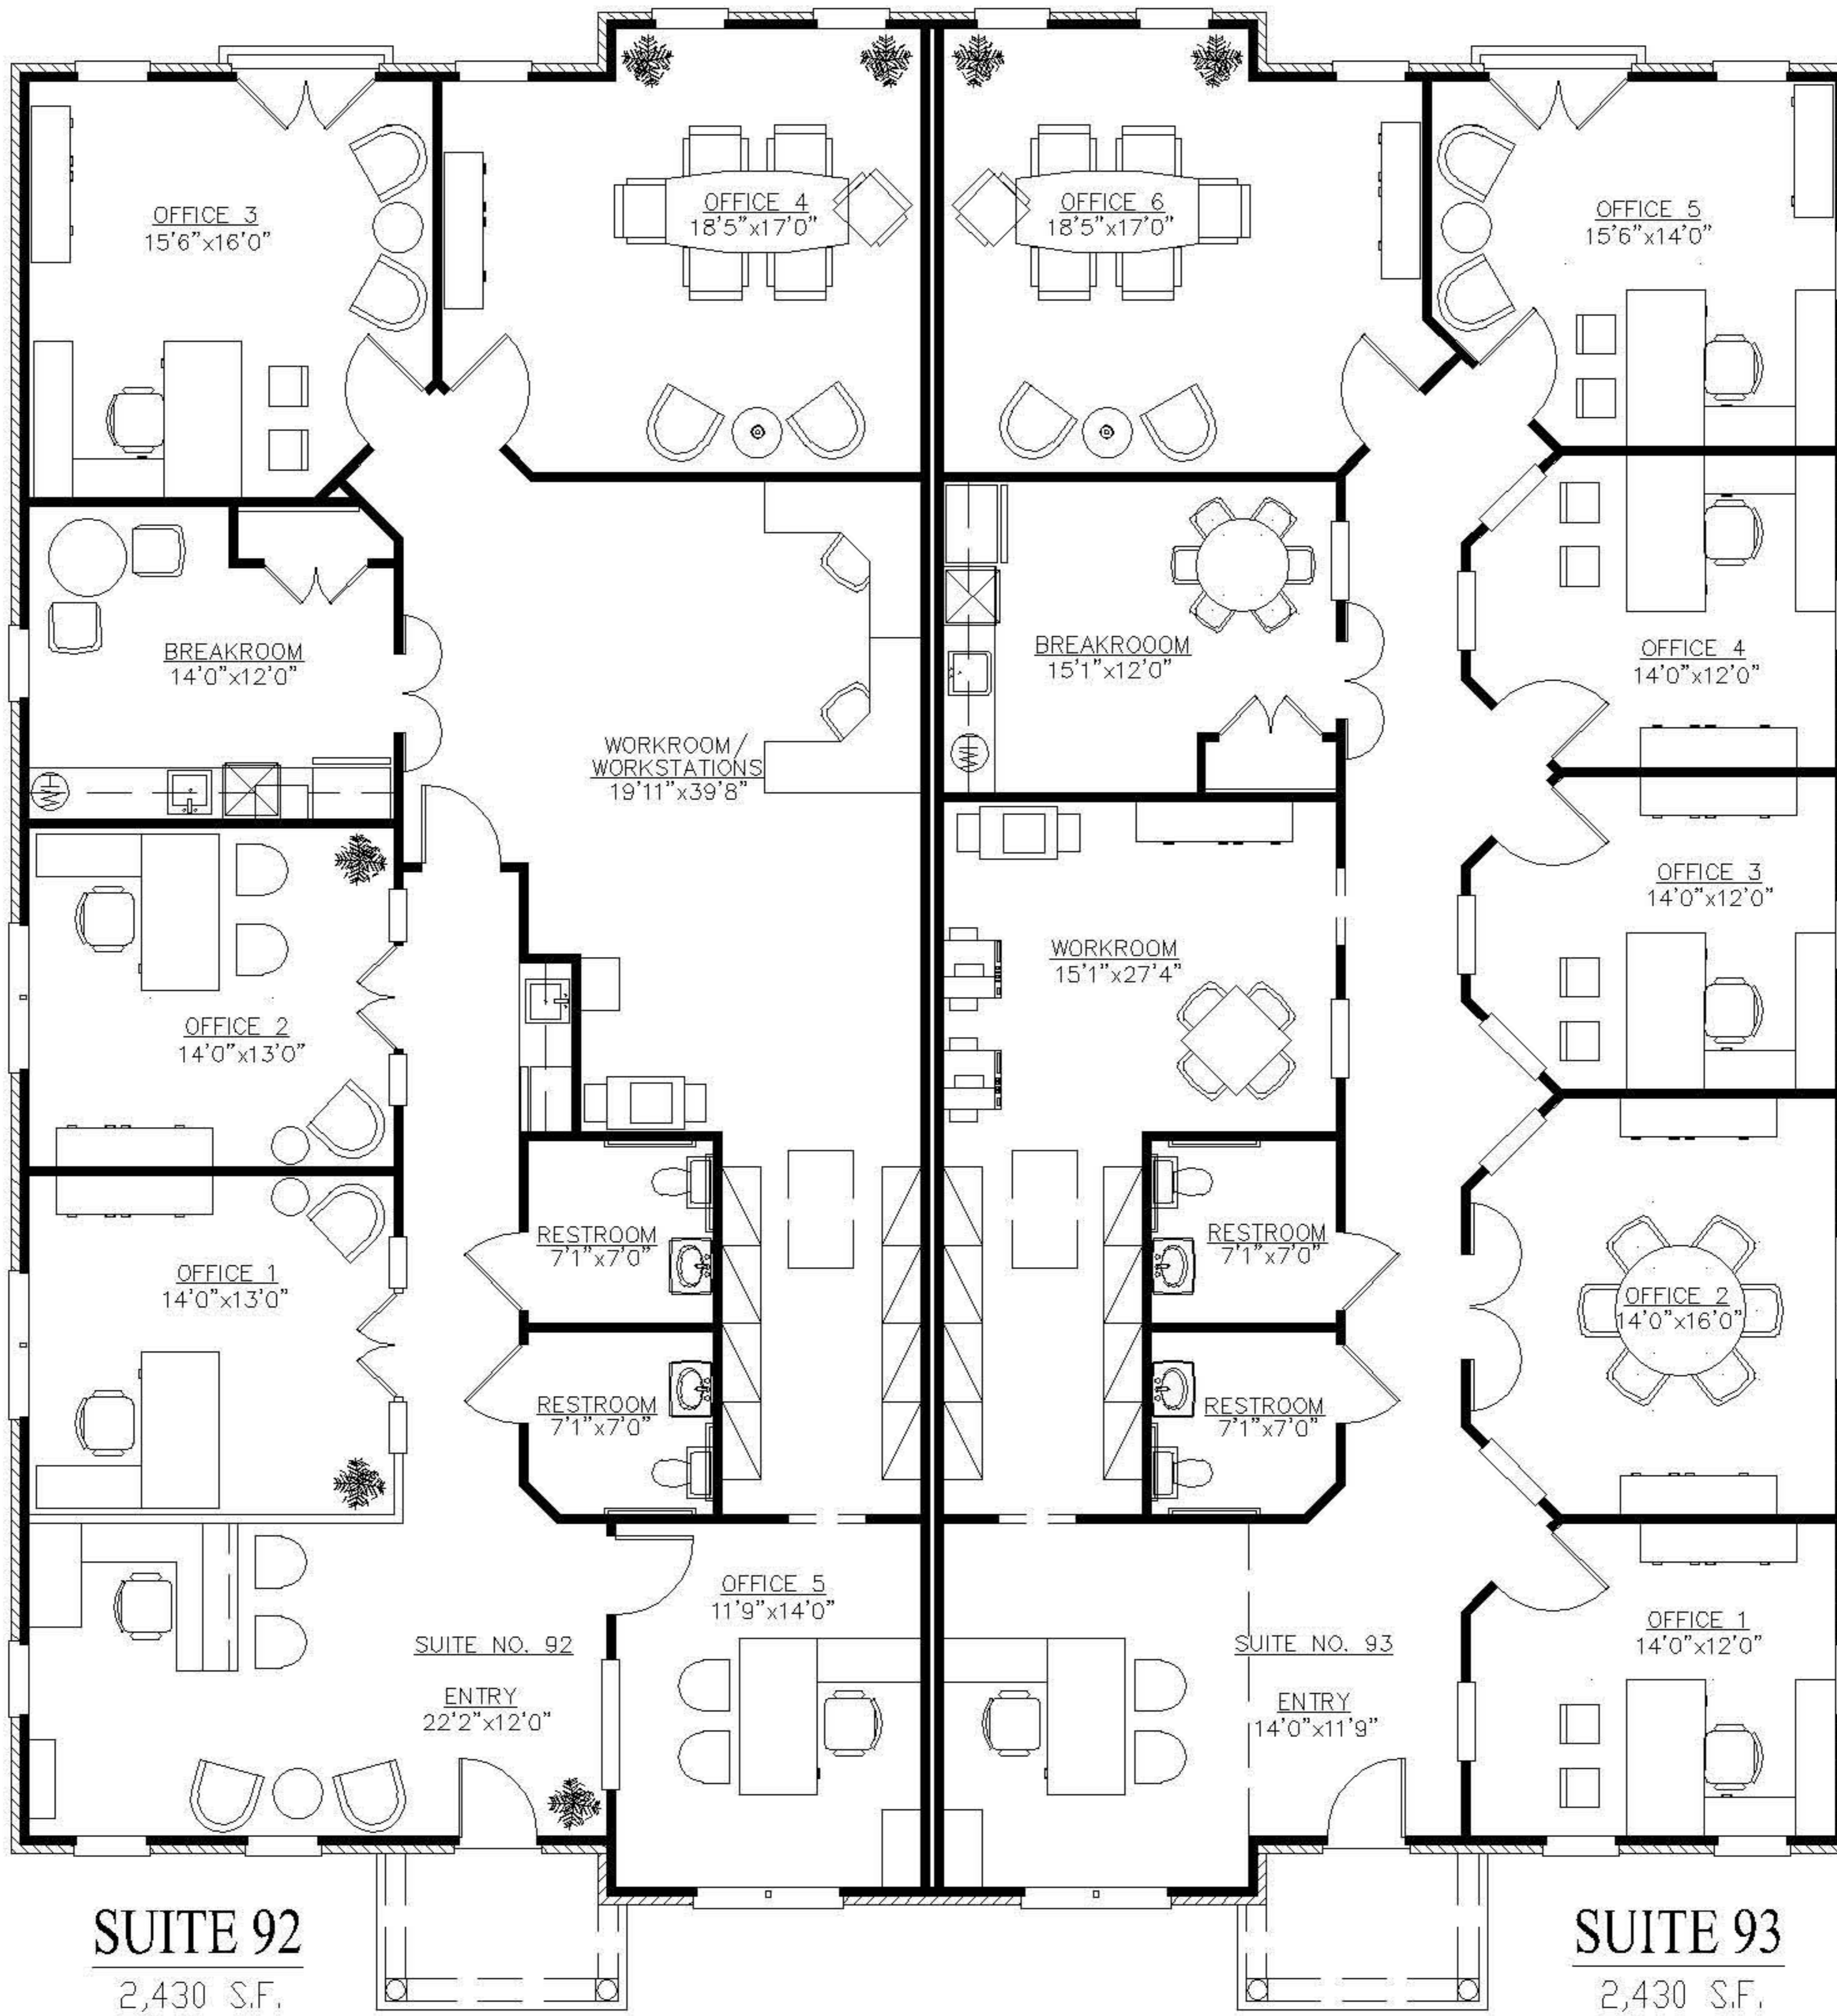

# North Point Park

5755 North Point Parkway

Alpharetta, GA 30022

SUITES 92, 93 BUILDING 25  
ONE-STORY ELEVATION 4,860 SF

**SUITE 92**  
2,430 S.F.

**SUITE 93**  
2,430 S.F.

*For More Information Call Tom Posey 404-406-4026*

These floor plans and the dimension and square footage calculations shown hereon are only approximations. Any Unit Purchaser who is concerned about any representations regarding the floor plans should do his/her own investigations as to the dimensions, measurements and square footage of his/her Unit. This floor plan depicts suggested furniture layout, furniture is not included.