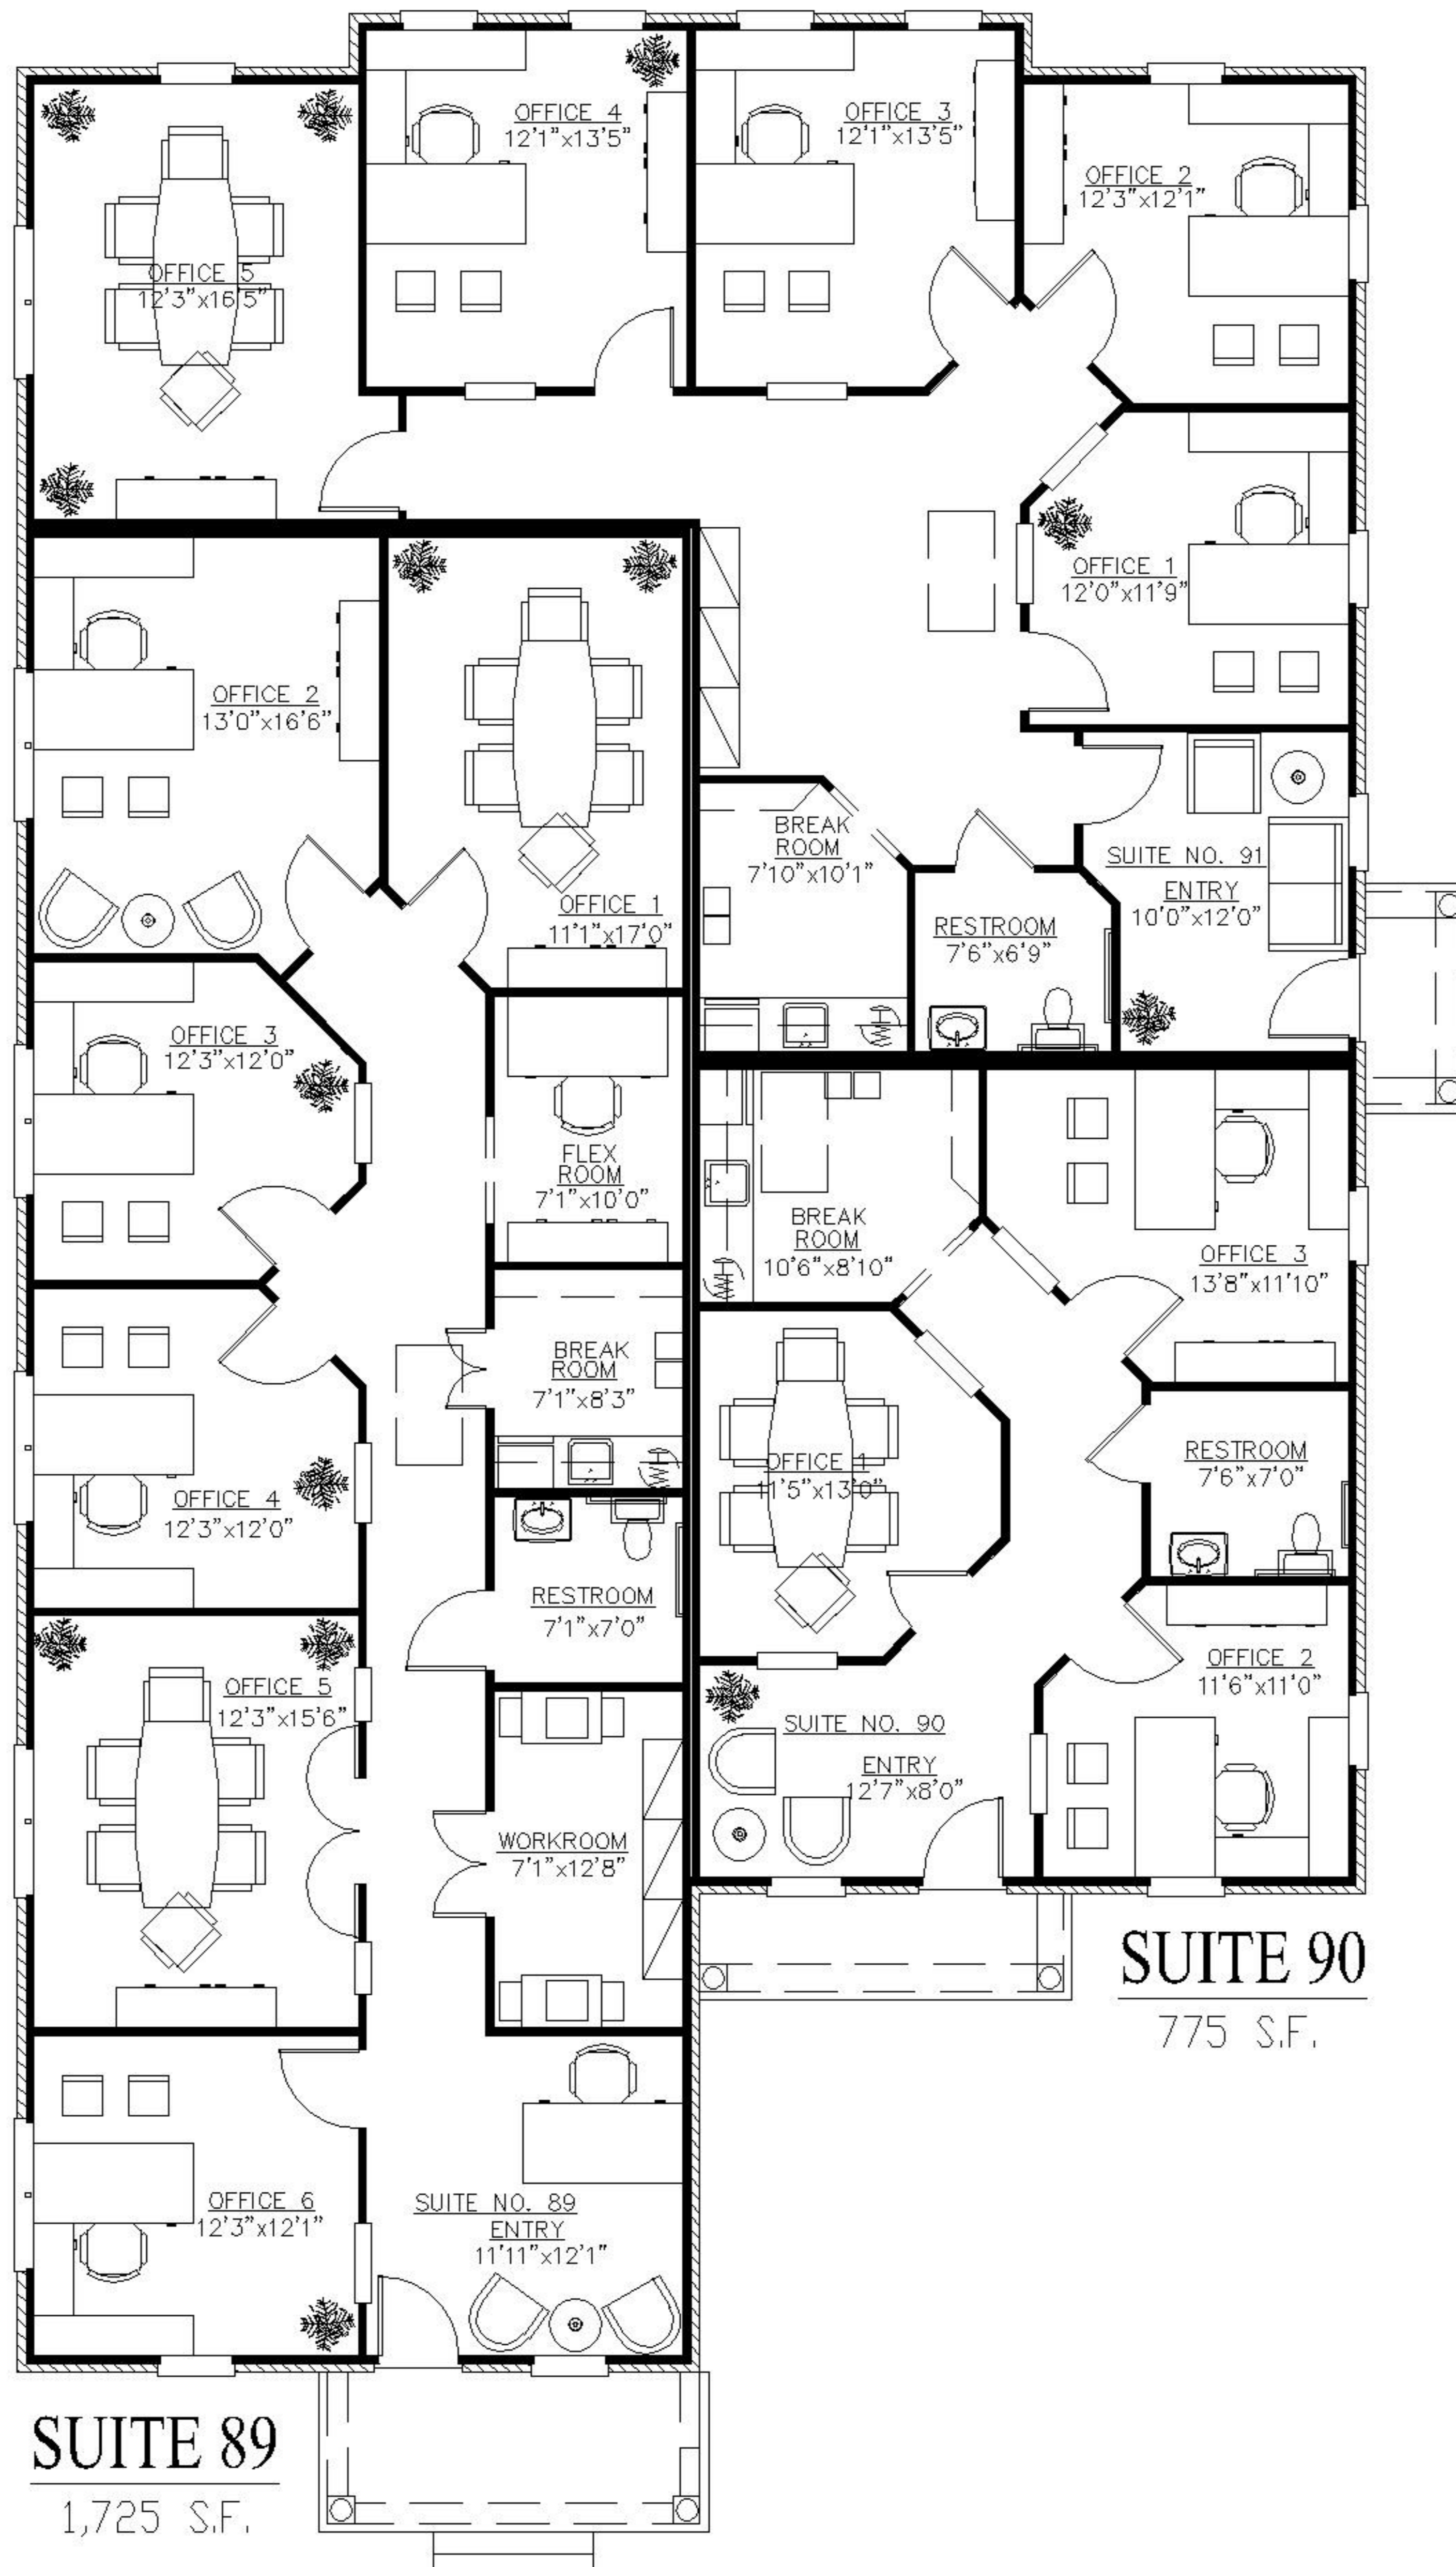

# North Point Park

5755 North Point Parkway

Alpharetta, GA 30022

SUITES 89, 90, 101 BUILDING 26  
ONE-STORY ELEVATION 3,900 SF

SUITE 89  
1,725 S.F.

SUITE 90  
775 S.F.

SUITE 101  
1,400 S.F.

*For More Information Call Tom Posey 404-406-4026*

These floor plans and the dimension and square footage calculations shown hereon are only approximations. Any Unit Purchaser who is concerned about any representations regarding the floor plans should do his/her own investigations as to the dimensions, measurements and square footage of his/her Unit. This floor plan depicts suggested furniture layout, furniture is not included.