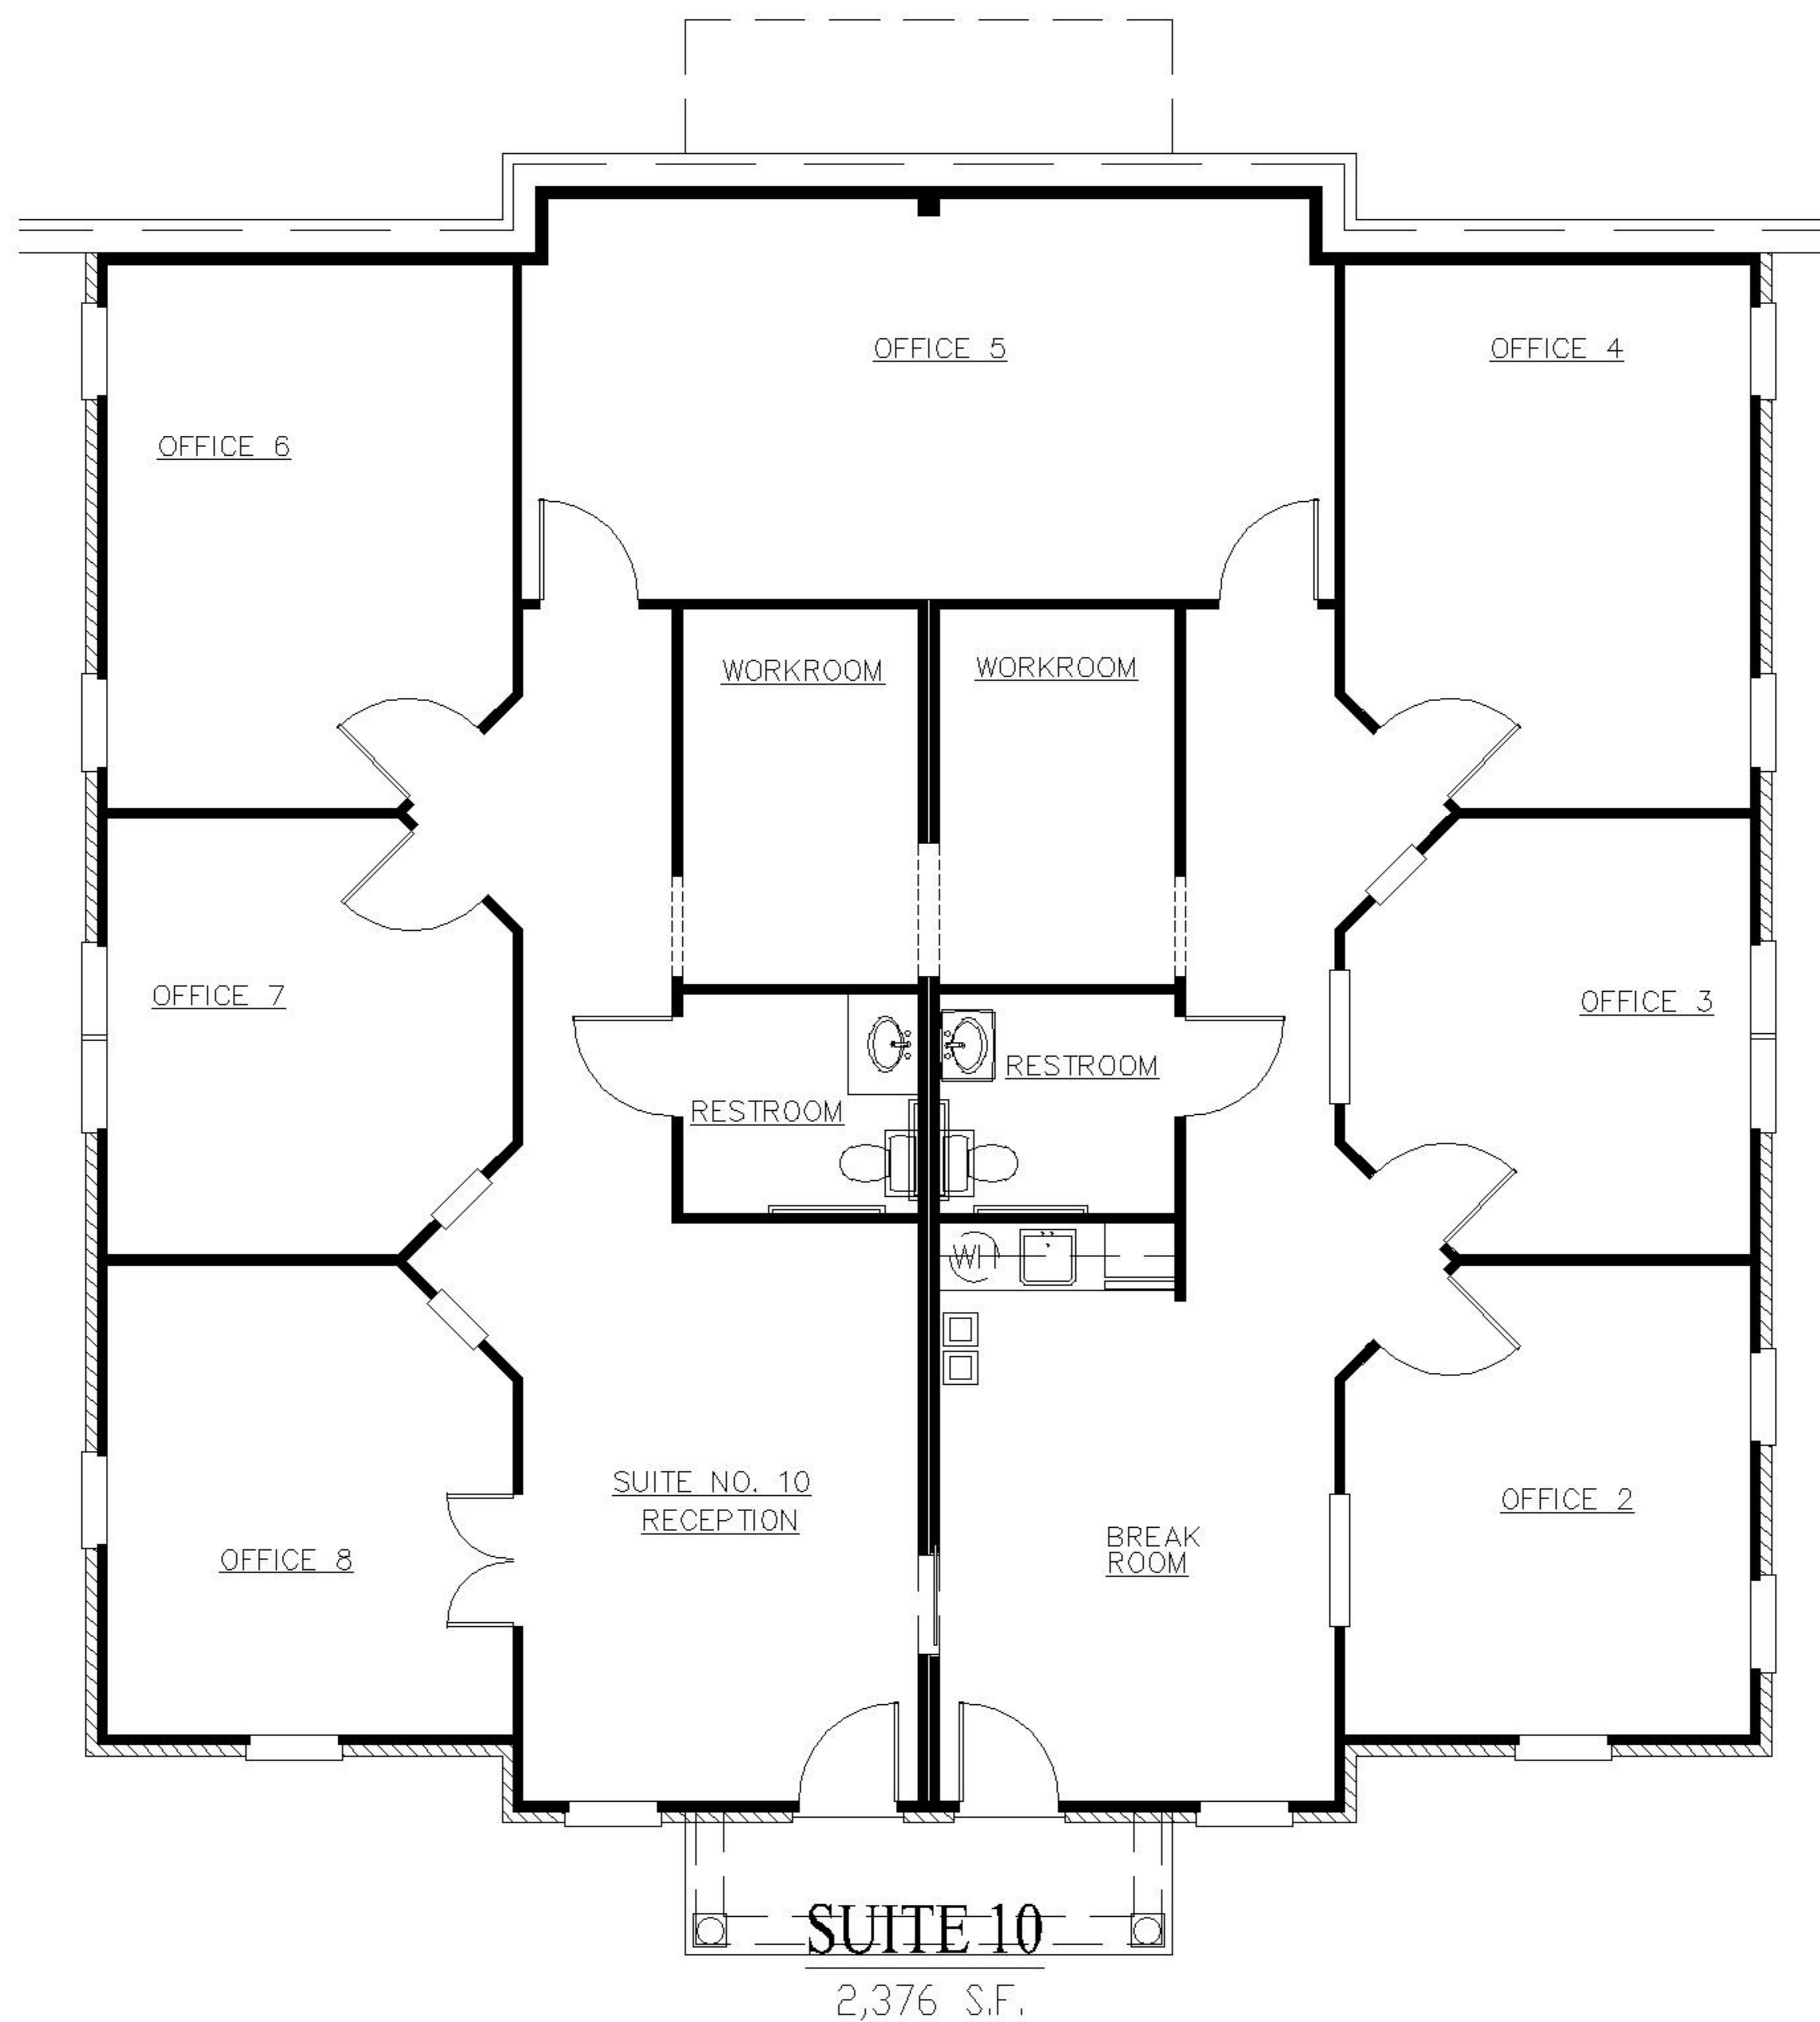

North Point Park

5755 North Point Parkway

Alpharetta, GA 30022

SUITES 10, 9 BUILDING 4
TWO-STORY ELEVATION 2,376 SF

For More Information Call Tom Posey 404-406-4026

These floor plans and the dimension and square footage calculations shown hereon are only approximations. Any Unit Purchaser who is concerned about any representations regarding the floor plans should do his/her own investigations as to the dimensions, measurements and square footage of his/her Unit. This floor plan depicts suggested furniture layout, furniture is not included.