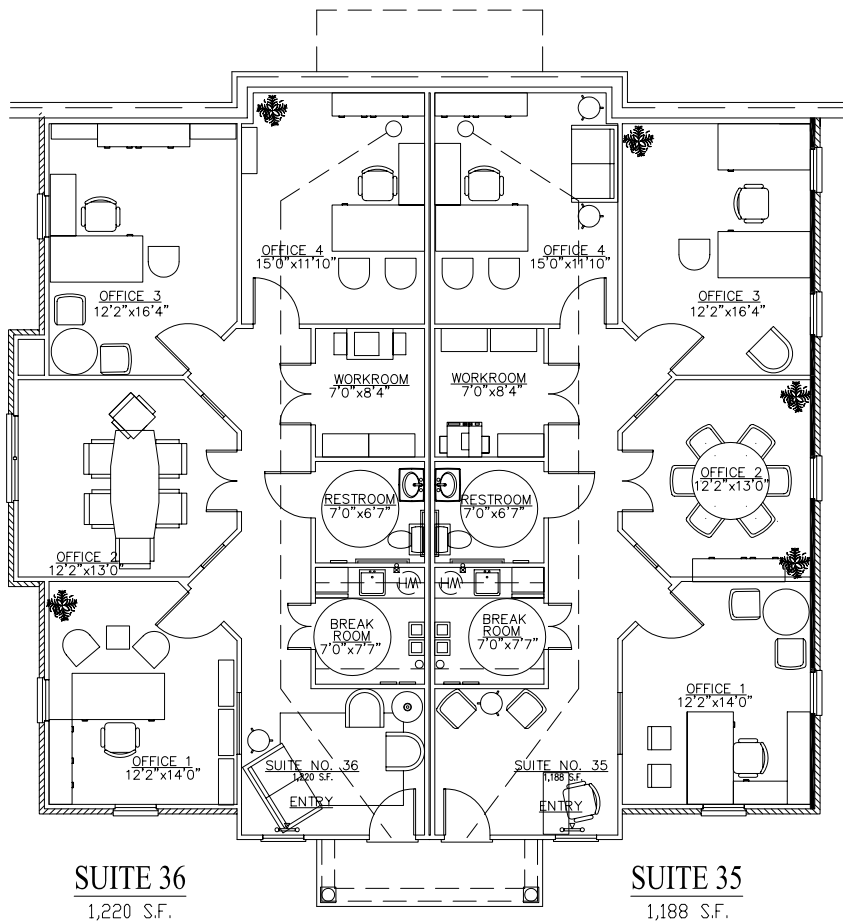

# North Point Park

5755 North Point Parkway

Alpharetta, GA 30022

SUITES 36, 35 BUILDING 5  
TWO-STORY ELEVATION 2,408 SF

**SUITE 36**  
1,220 S.F.

**SUITE 35**  
1,188 S.F.

*For More Information Call Tom Posey 404-406-4026*

These floor plans and the dimension and square footage calculations shown hereon are only approximations. Any Unit Purchaser who is concerned about any representations regarding the floor plans should do his/her own investigations as to the dimensions, measurements and square footage of his/her Unit. This floor plan depicts suggested furniture layout, furniture is not included.